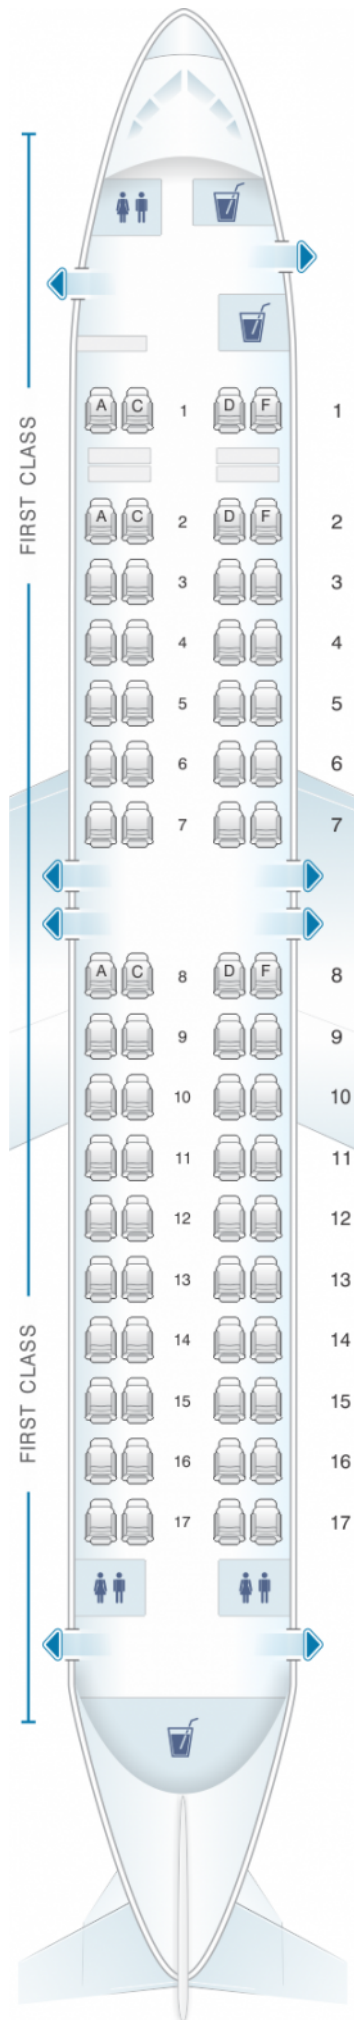

## Xtra Airways Boeing B737 400 68pax

Class	Pitch	Width	Seats
Array	Array	Array	Array

good seat

good but beware

beware

staff seat

exit

wheelchair accessibility

toilet

closet

galley

power port