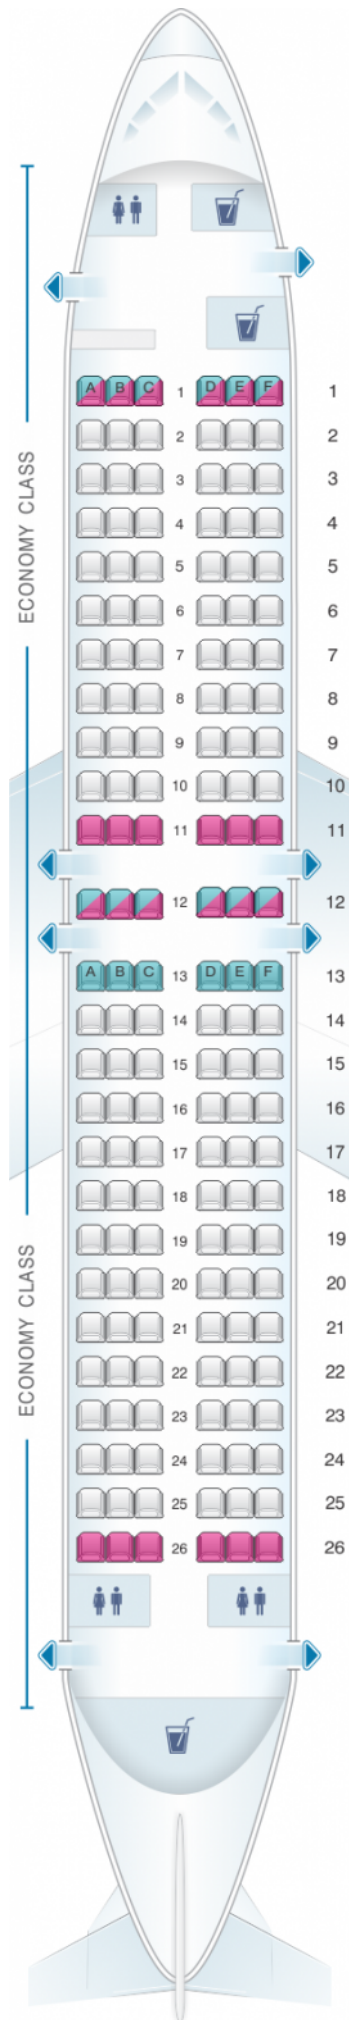

XTRA Airways

Xtra Airways Boeing B737 400 156pax

Class	Pitch	Width	Seats
Array	Array	Array	Array

good seat

good but beware

beware

staff seat

exit

wheelchair
accessibility

toilet

closet

galley

power port