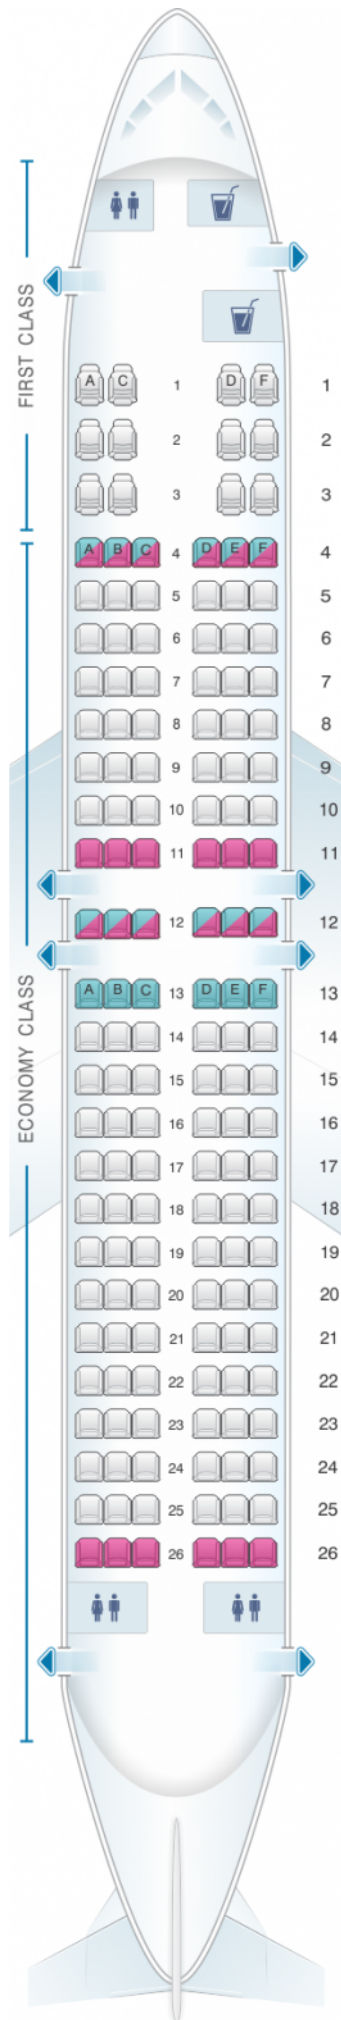

XTRA Airways

Xtra Airways Boeing B737 400 150pax

Class	Pitch	Width	Seats
Array	Array	Array	Array

good seat

good but beware

beware

staff seat

exit

wheelchair
accessibility

toilet

closet

galley

power port