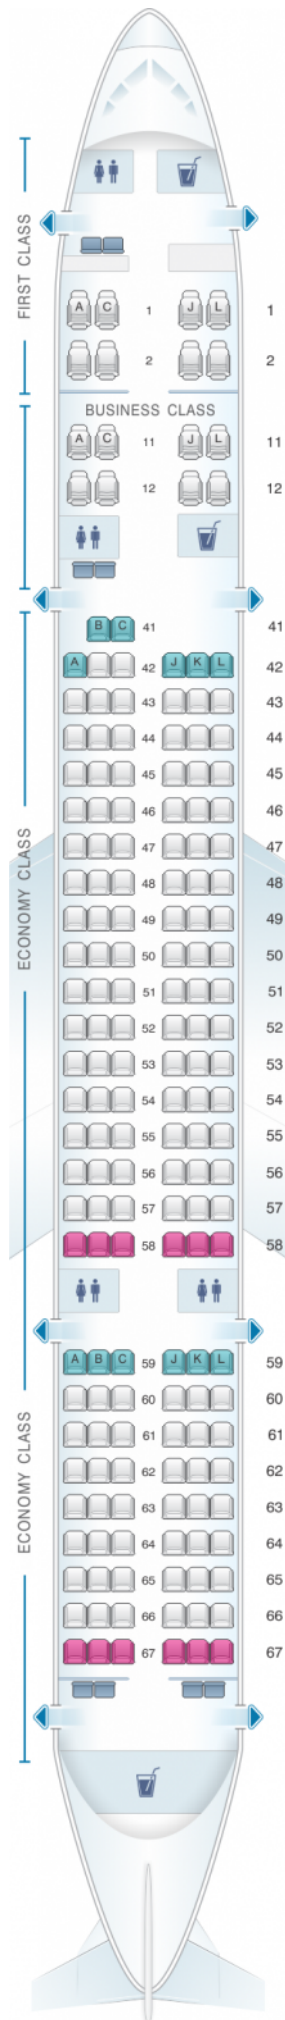

# Xiamen Airlines Boeing B757 200

## 174pax

Class

				
good seat	good but beware	beware	staff seat	exit
				
wheelchair accessibility	toilet	closet	galley	power port