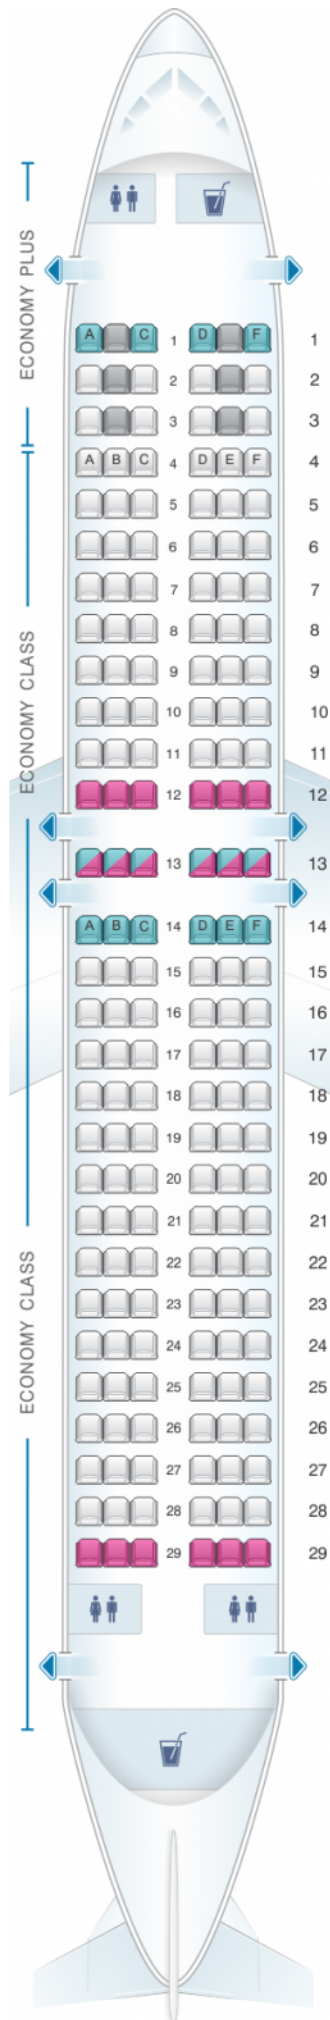

WestJet Boeing B737 800

Class	Pitch	Width	Seats
Array	Array	Array	Array

Legend of seat icons and symbols for cabin features:

- good seat:** Light blue seat icon.
- good but beware:** Light blue seat icon with a pink triangle.
- beware:** Pink seat icon.
- staff seat:** Blue seat icon.
- exit:** Blue exit sign icon.
- wheelchair accessibility:** Blue wheelchair icon.
- toilet:** Blue male and female restroom icons.
- closet:** Blue clothes hanger icon.
- galley:** Blue galley with drink icon.
- power port:** Blue power port icon.