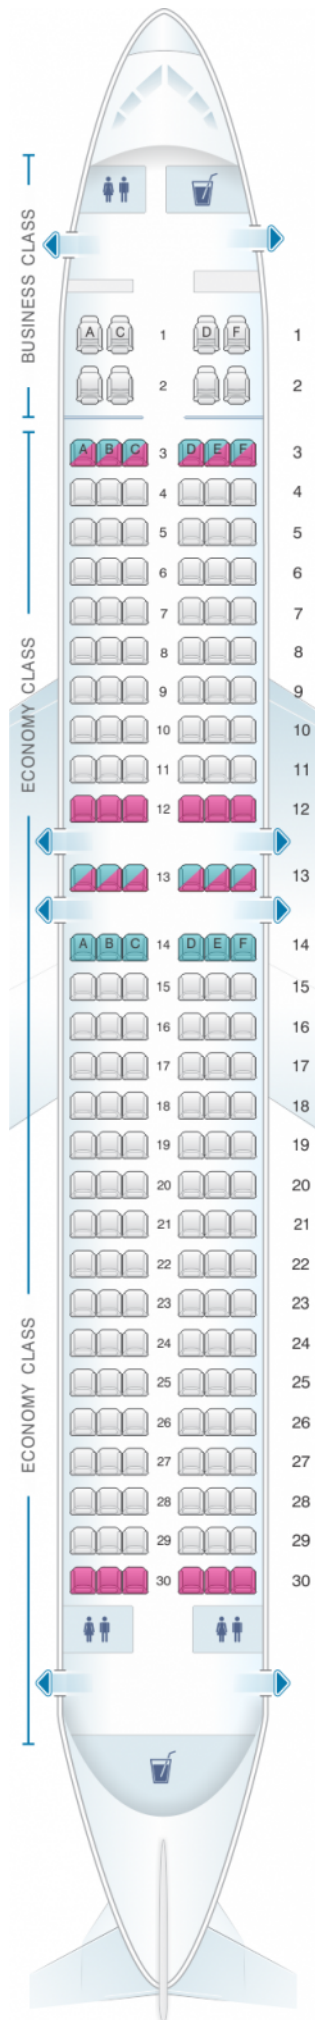

Virgin Australia Boeing B737 800

Class

good seat

good but beware

beware

staff seat

exit

wheelchair accessibility

toilet

closet

galley

power port