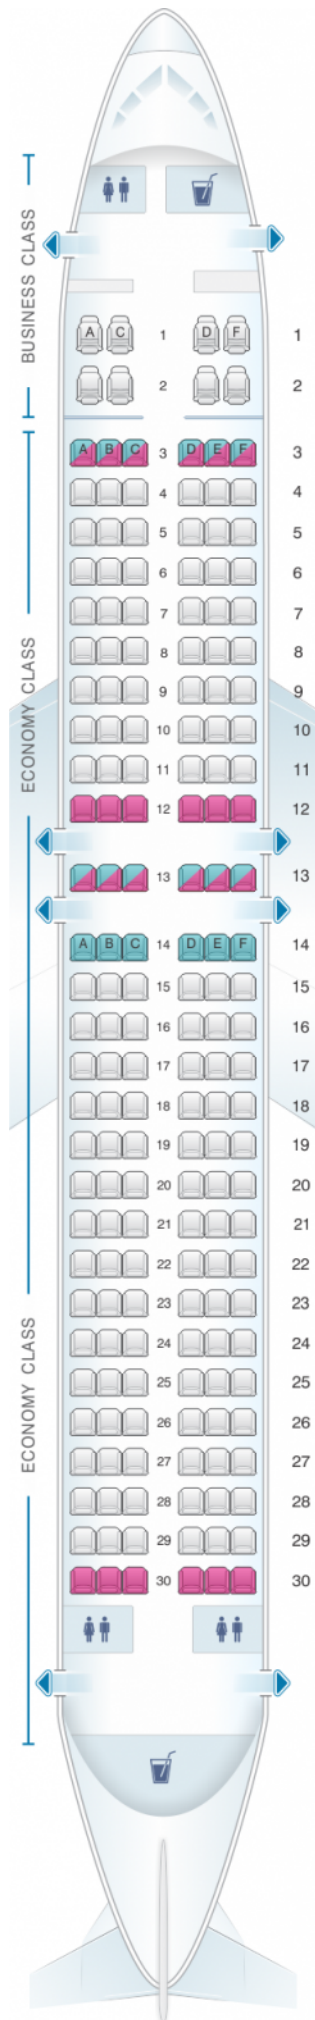

Virgin Australia Boeing B737 800

| |
|-------|
| Class |
| |

good seat

good but beware

beware

staff seat

exit

wheelchair accessibility

toilet

closet

galley

power port