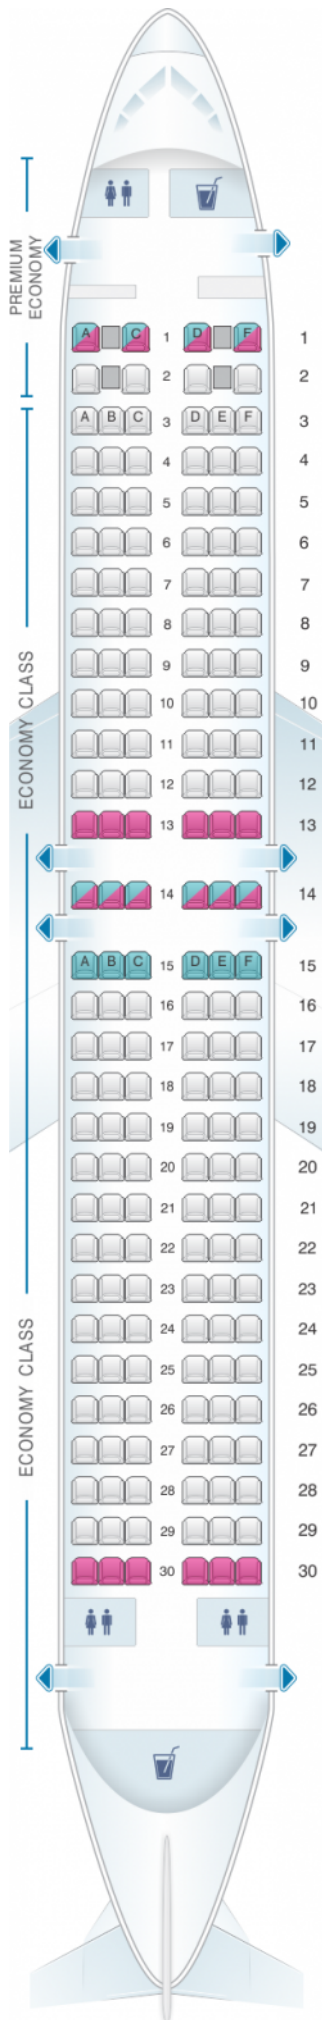

Virgin Australia Boeing B737 800 Premium Economy

Class	Tono	Ancho	asientos
Premium Economy	34	19	8
Economy	31	17	168

				
good seat	good but beware	beware	staff seat	exit
				
wheelchair accessibility	toilet	closet	galley	power port