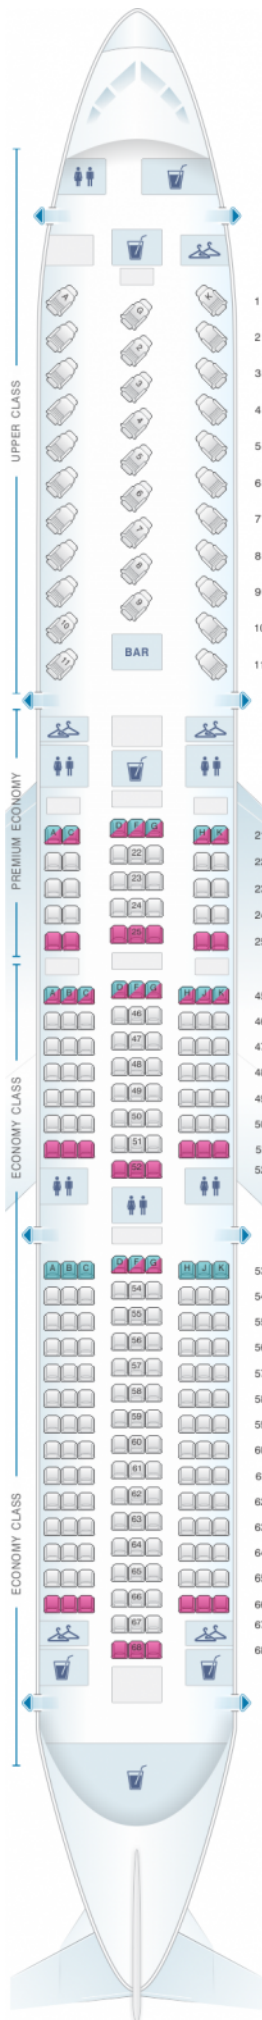

# Virgin Atlantic Boeing B787 900

Class	Seats
Upper Class	31
Premium Economy	35
Economy Class	198

				
good seat	good but beware	beware	staff seat	exit
				
wheelchair accessibility	toilet	closet	galley	power port