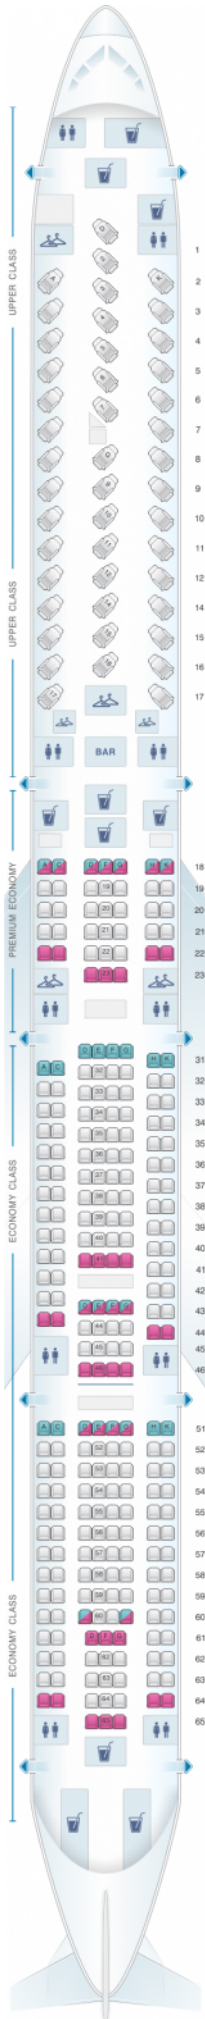

Virgin Atlantic Airbus A340 600

Class	Tanguage	?Largeur	Sièges
Array	Array	Array	Array

good seat

good but beware

beware

staff seat

exit

wheelchair accessibility

toilet

closet

galley

power port