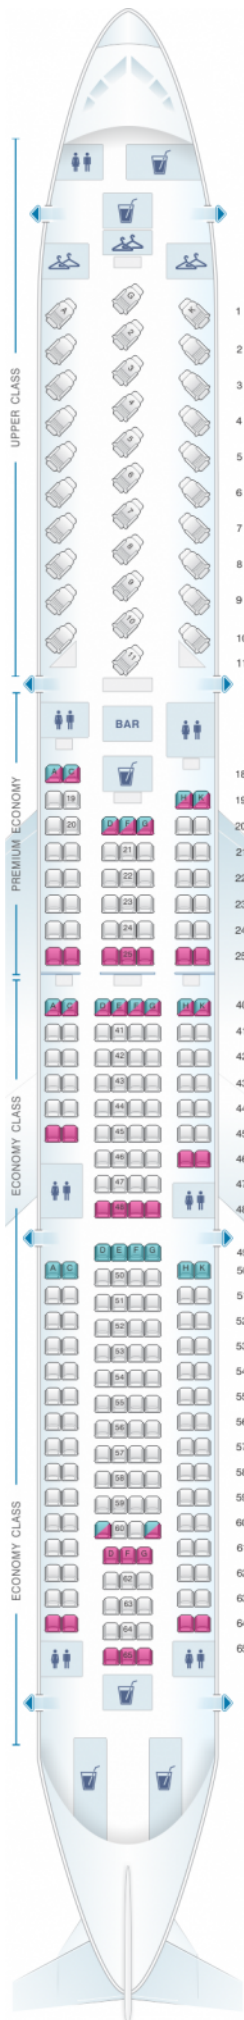

# Virgin Atlantic Airbus A330 300 re-fitted

Class	Pitch	Width	Seats
Array	Array	Array	Array

good seat	good but beware	beware	staff seat	exit
wheelchair accessibility	toilet	closet	galley	power port