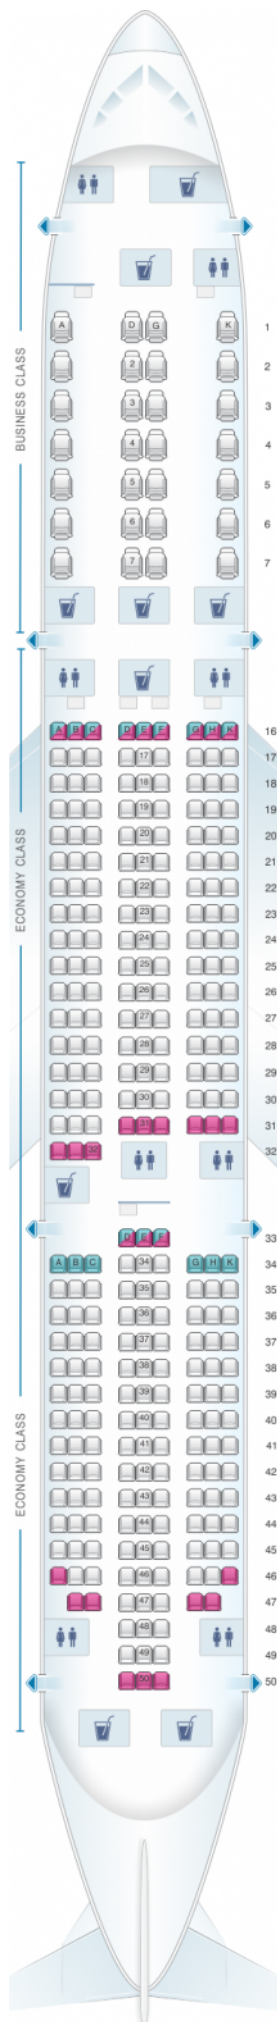

Vietnam Airlines Boeing B787-9 V2

Class	Tono	Ancho	asientos
Array	Array	Array	Array

good seat

good but beware

beware

staff seat

exit

wheelchair accessibility

toilet

closet

galley

power port