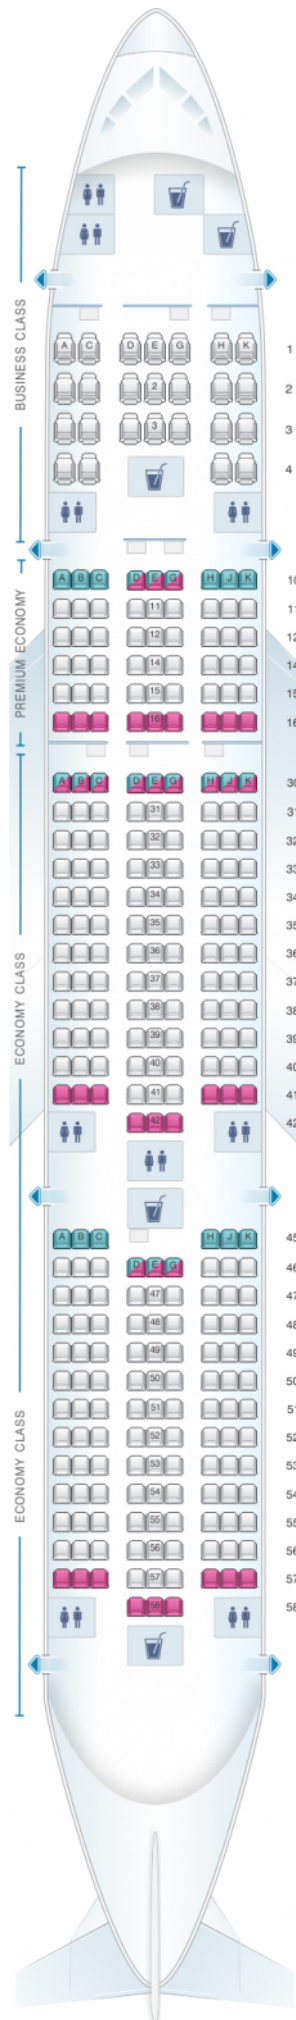

Vietnam Airlines Boeing B777 200ER V1

Class

				
good seat	good but beware	beware	staff seat	exit
				
wheelchair accessibility	toilet	closet	galley	power port