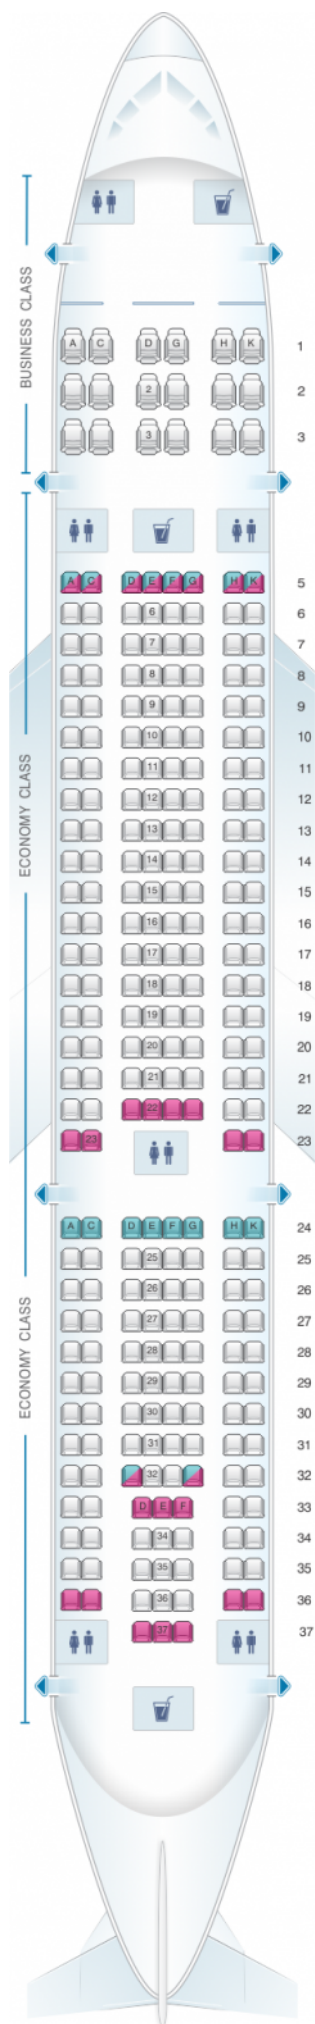

## Vietnam Airlines Airbus A330 200 269PAX

Class	Pitch	Width	Seats
Array	Array	Array	Array

The legend defines the icons used in the seat map to indicate various seat statuses and cabin features:

- good seat:** Represented by a blue seat icon.
- good but beware:** Represented by a seat icon with a red diagonal line.
- beware:** Represented by a red seat icon.
- staff seat:** Represented by a grey seat icon.
- exit:** Represented by a blue right-pointing arrow.
- wheelchair accessibility:** Represented by a wheelchair icon.
- toilet:** Represented by male and female figures.
- closet:** Represented by a clothes hanger icon.
- galley:** Represented by a drink with a straw icon.
- power port:** Represented by a black dot.