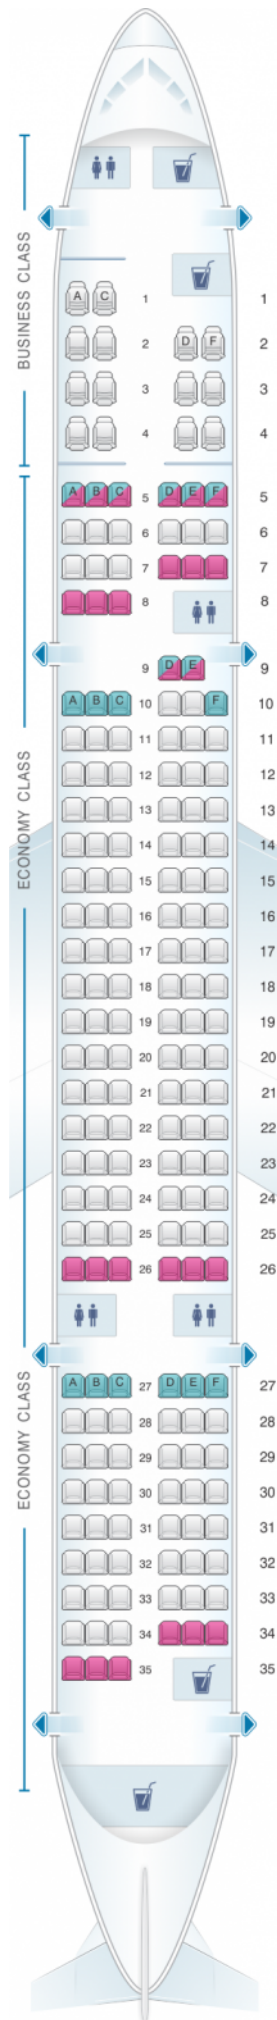

# US Airways Boeing B757 200 190pax

Class	Pitch	Width	Seats
First Class	38	20.2	14
Coach	31-32	17.1	176

good seat

good but beware

beware

staff seat

exit

wheelchair accessibility

toilet

closet

gallery

power port