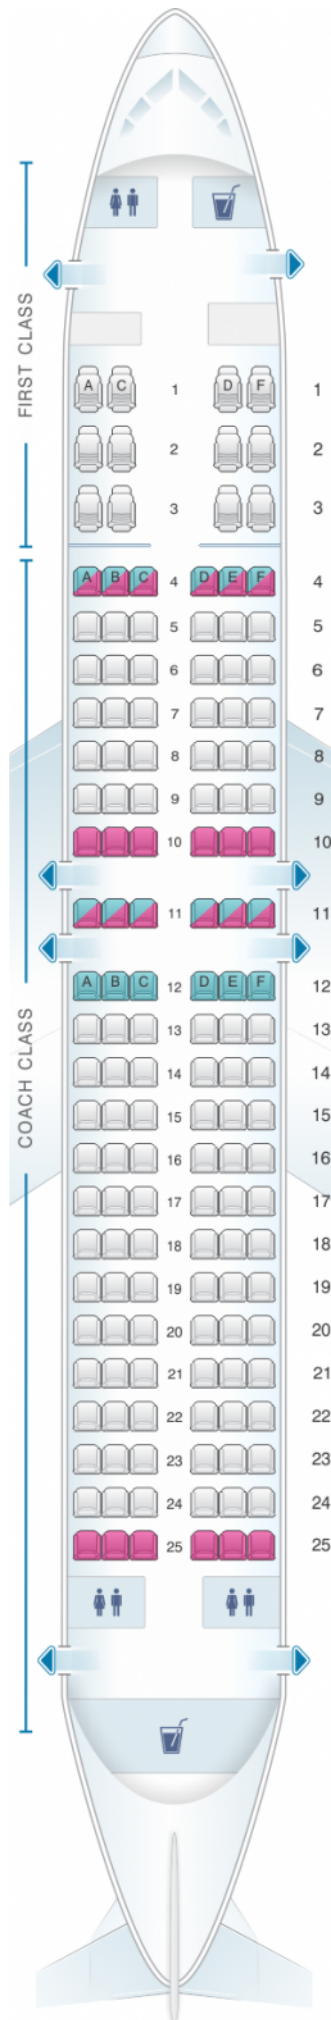

# US Airways Boeing B737 400

Class	Pitch	Width	Seats
First Class	37	20	12
Coach	31	16	132

				
good seat	good but beware	beware	staff seat	exit
				
wheelchair accessibility	toilet	closet	gallery	power port