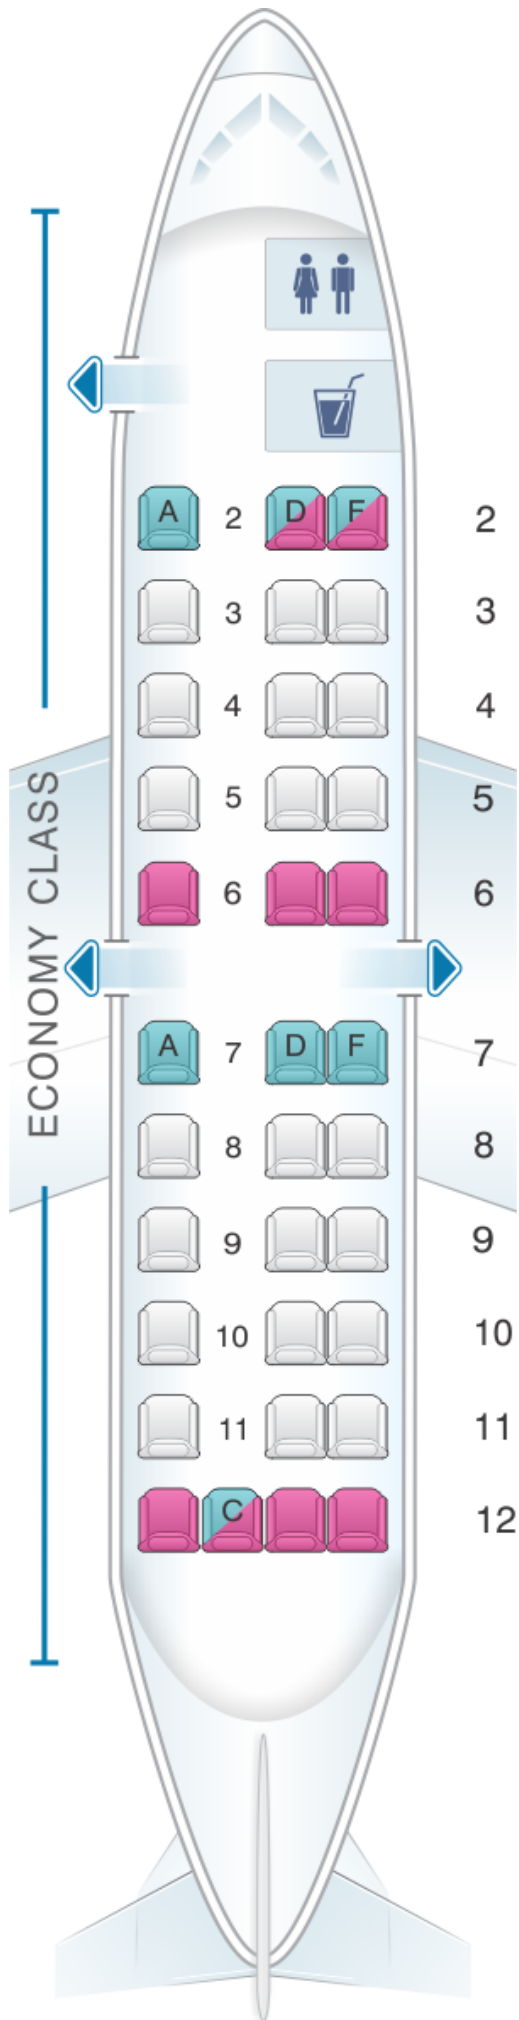

United Airlines Saab 340 (SF3)

Class	Reclination	Pitch	Width	Seats
Economy	none	31	17	34

- good seat
- good but beware
- beware
- staff seat
- exit
- wheelchair accessibility
- toilet
- closet
- galley
- power port