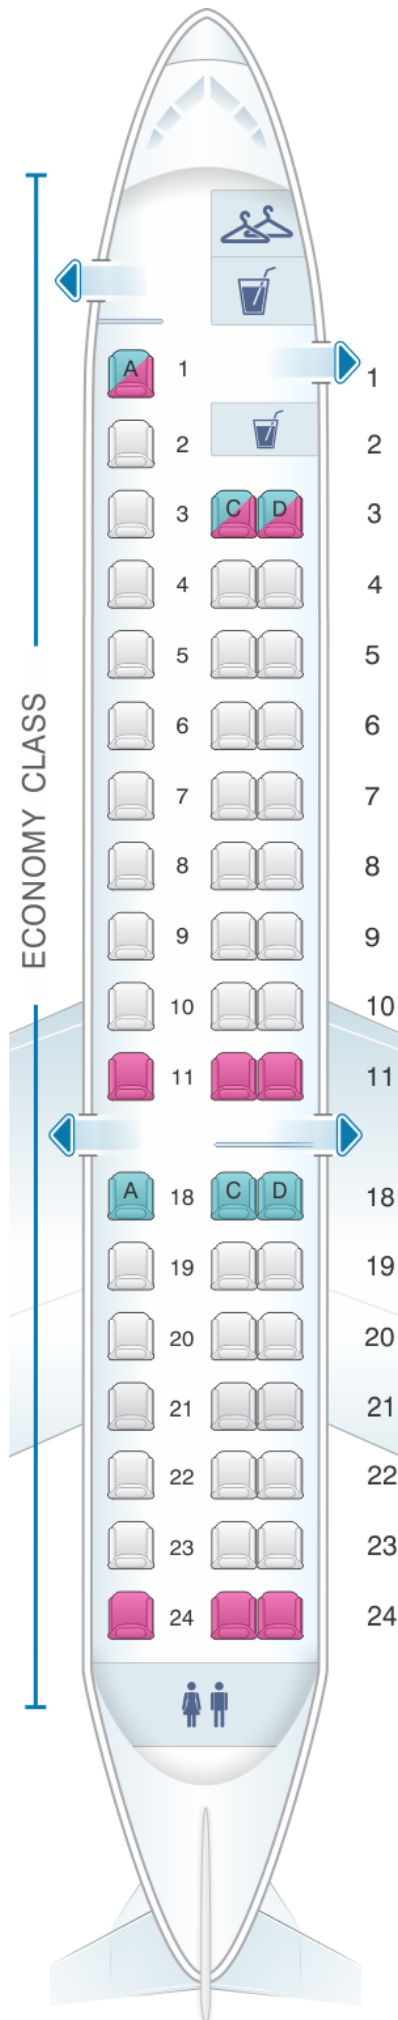

United Airlines Embraer EMB 145 (ER4, ERJ)

Class	Reclination	Pitch	Width	Seats
Economy	3"	31	17.3	50

good seat

good but beware

beware

staff seat

exit

wheelchair accessibility

toilet

closet

galley

power port