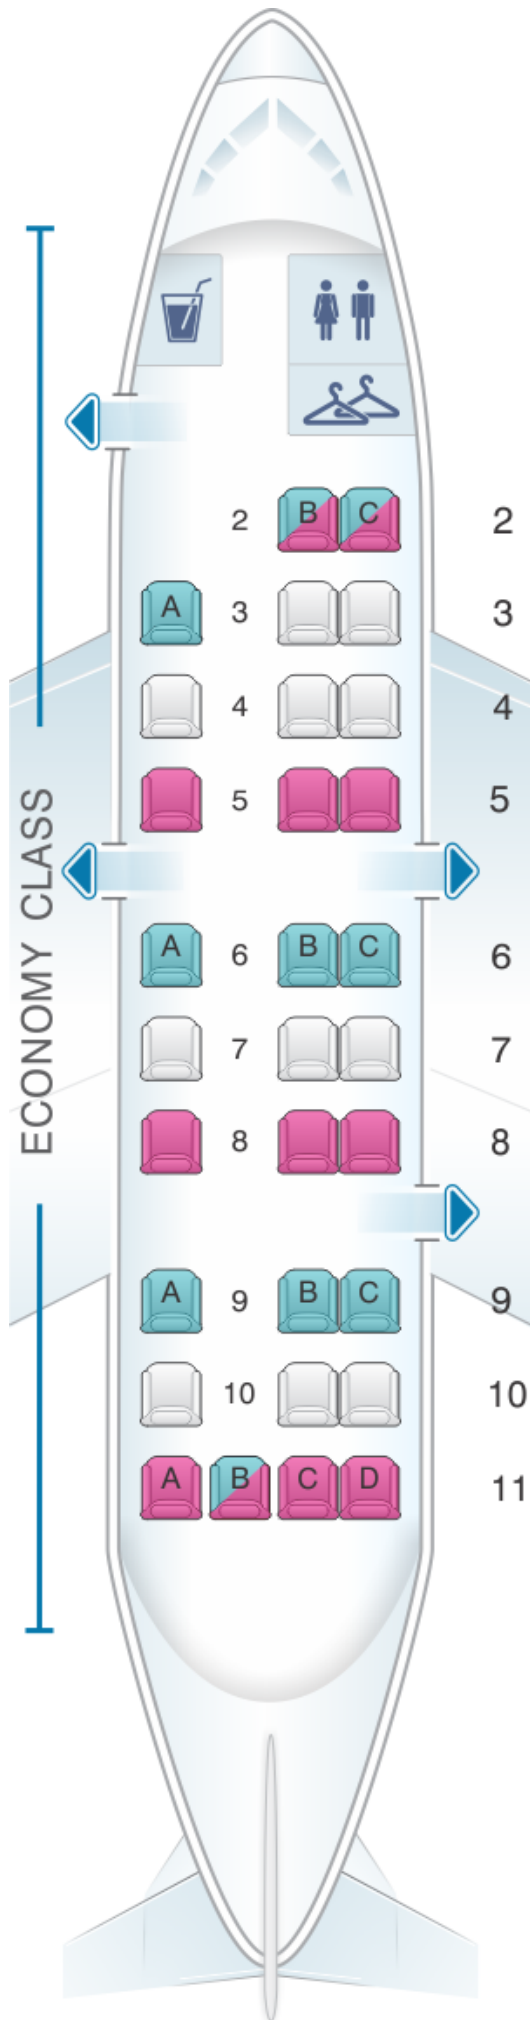

# United Airlines Embraer EMB 1

Class	Réclinai son	Tangua ge	?Largeu r	Sièges
Economy	none	31	17	30

- good seat
- good but beware
- beware
- staff seat
- exit
- wheelchair accessibility
- toilet
- closet
- gallery
- power port