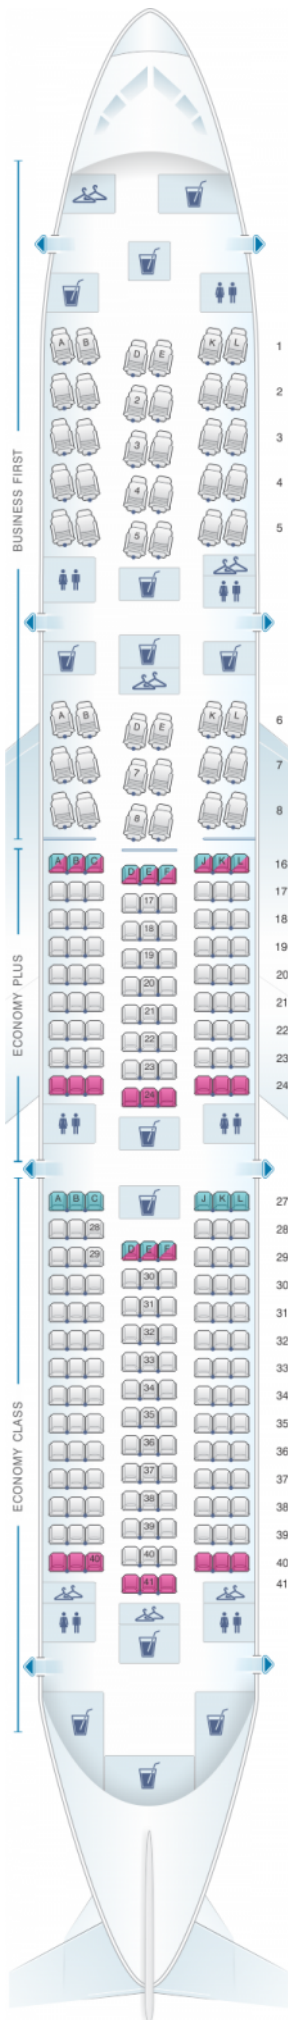

United Airlines Boeing B787-9 Dreamliner

Class	Réclinaison	Tangage	?Largeur	Sièges
Economy	3"	32	17.3	116
Economy	3"	32	17.3	116
Economy	3"	32	17.3	116

- good seat
- good but beware
- beware
- staff seat
- exit
- wheelchair accessibility
- toilet
- closet
- gallery
- power port