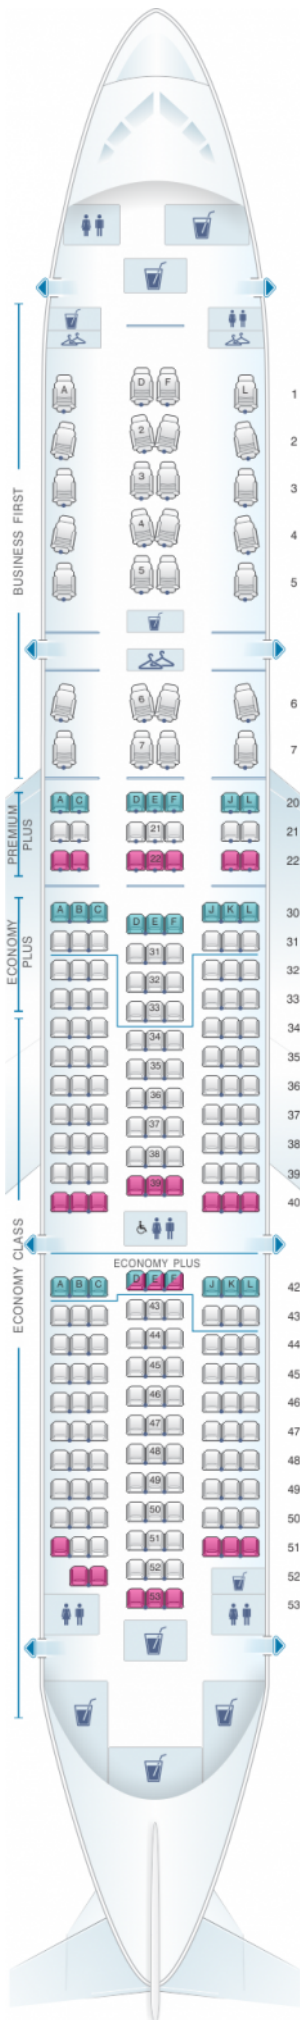

## United Airlines Boeing B787-8 Dreamliner version 2

Class

				
good seat	good but beware	beware	staff seat	exit
				
wheelchair accessibility	toilet	closet	galley	power port