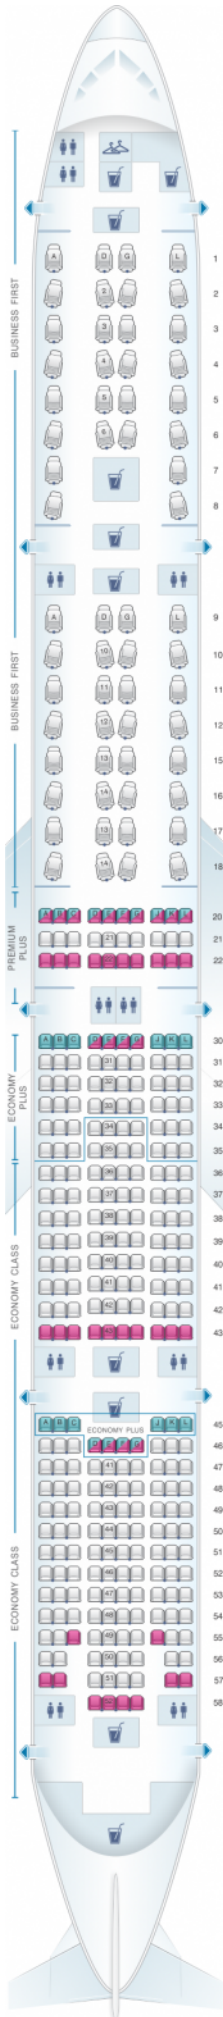

## United Airlines Boeing B777 300ER

Class

good seat

good but beware

beware

staff seat

exit

wheelchair accessibility

toilet

closet

galley

power port