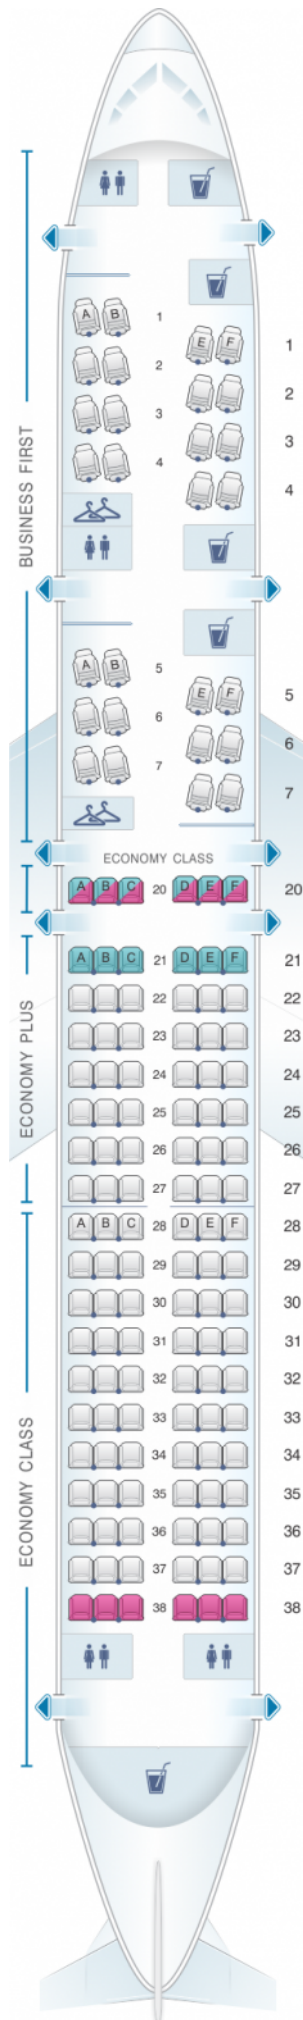

United Airlines Boeing B757 200 (752) - version 2

| Class | Pitch | Width | Seats |
|-------|-------|-------|-------|
| Array | Array | Array | Array |

good seat good but beware beware staff seat exit

wheelchair accessibility toilet closet galley power port