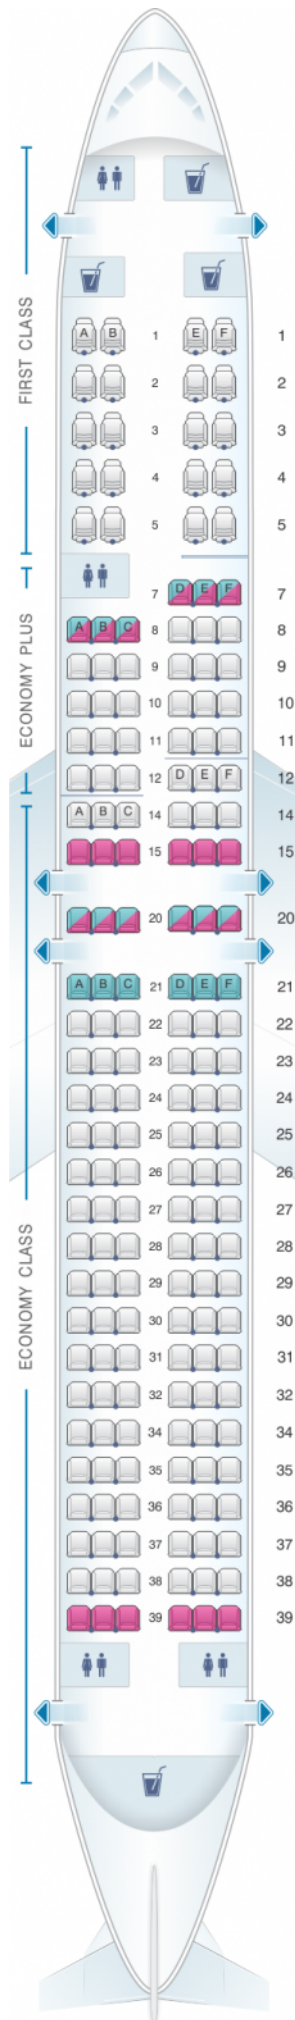

# United Airlines Boeing B737 900 - version

Class	Réclinaison	Tanguage	?Largeur	Sièges
Economy	2"	30-31	17.3	117
Economy	2"	30-31	17.3	117
Economy	2"	30-31	17.3	117

good seat

good but beware

beware

staff seat

exit

wheelchair accessibility

toilet

closet

gallery

power port