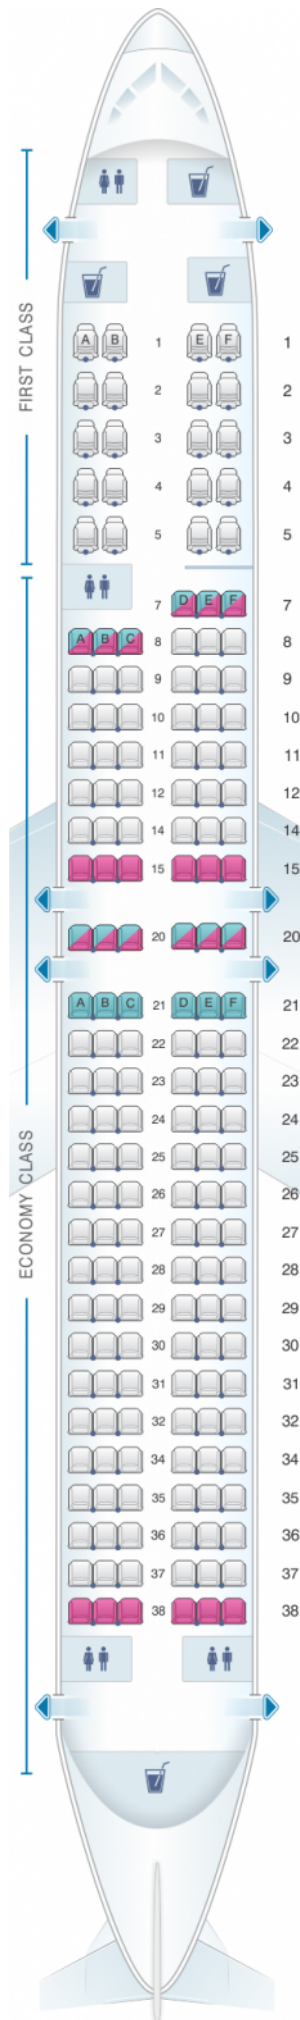

United Airlines Boeing B737 900 - version

Class	Réclinaison	Tanguage	?Largeur	Sièges
Economy	3"	31	17.3	153
Economy	3"	31	17.3	153

good seat

good but beware

beware

staff seat

exit

wheelchair accessibility

toilet

closet

gallery

power port