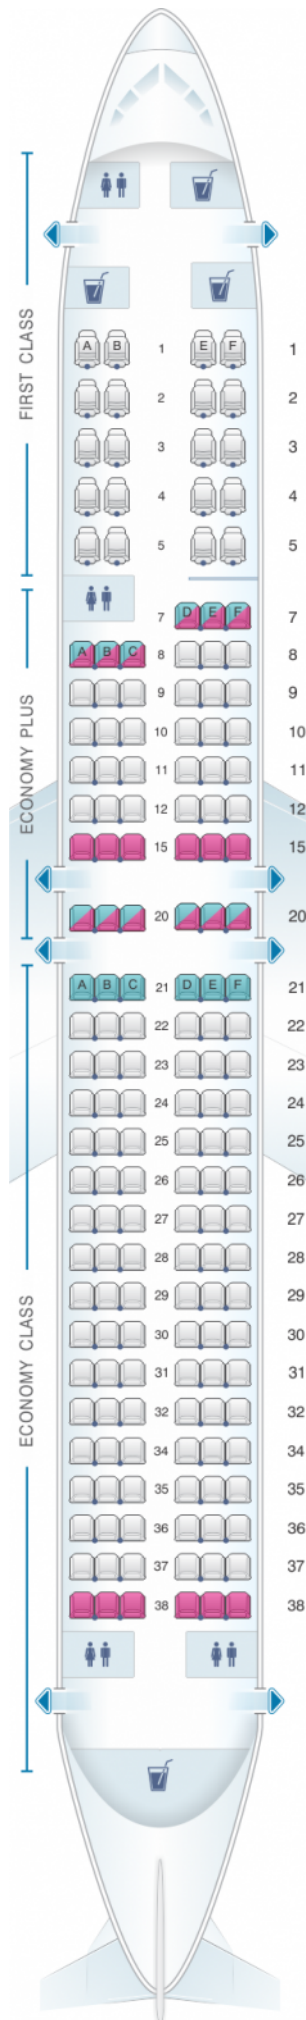

# United Airlines Boeing B737 900 - version 1

Class	Reclination	Pitch	Width	Seats
First	7.5"	38	21	20
Economy Plus	5"	35	17.2	51
Economy	3"	31	17.2	96