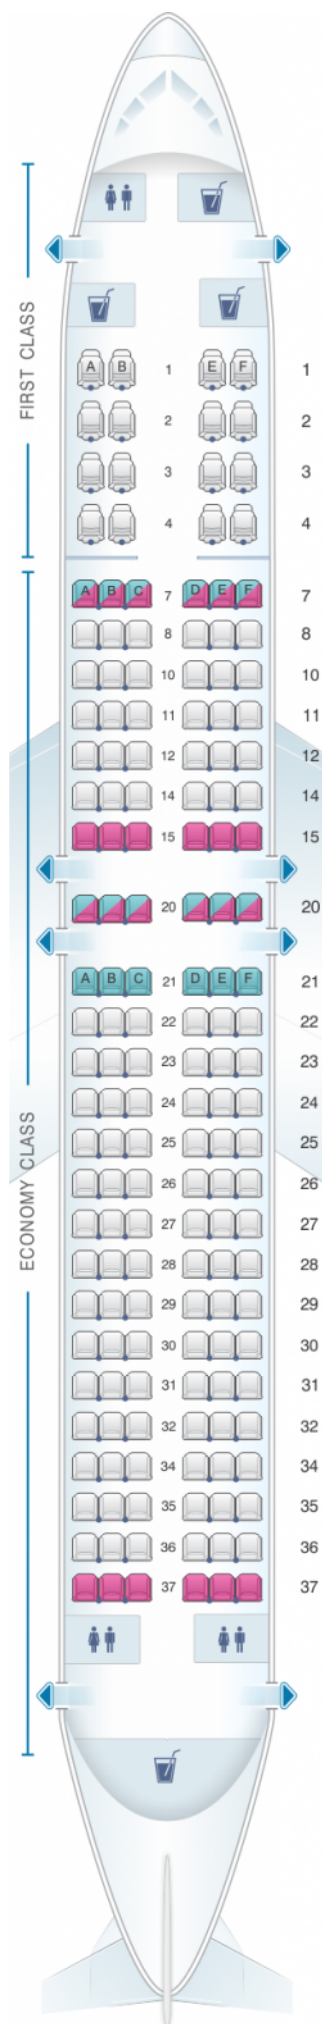

United Airlines Boeing B737 800 - version

Class	Réclinaison	Tangage	?Largeur	Sièges
Economy	3"	31	17.2	128
Economy	3"	31	17.2	128
Economy	3"	31	17.2	128

good seat good but beware beware staff seat exit

wheelchair accessibility toilet closet galley power port