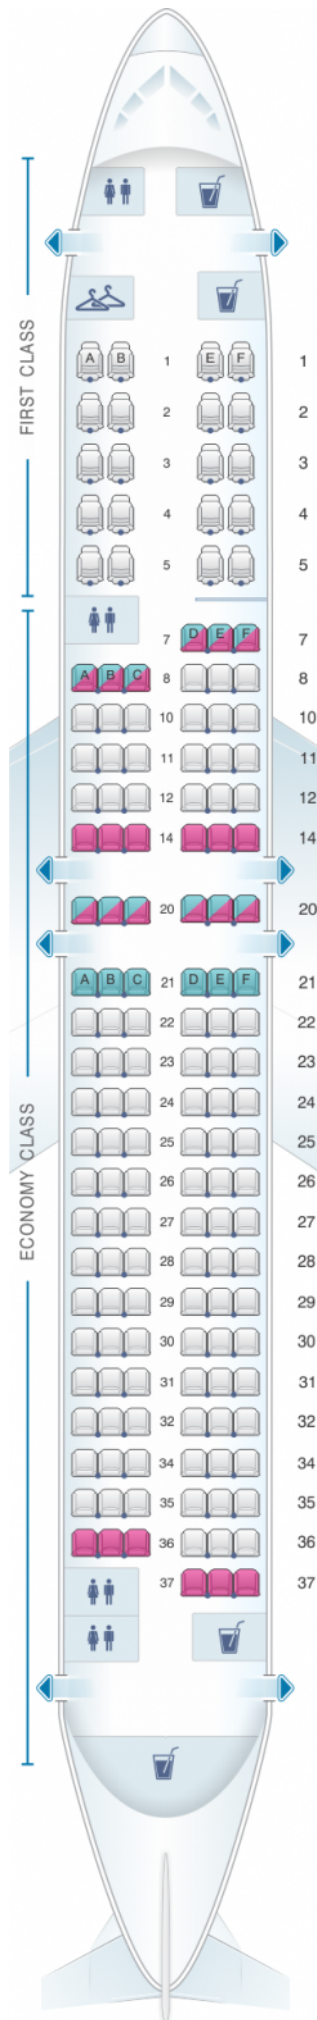

United Airlines Boeing B737 800 - version 1

Class	Réclinaison	Tanguage	?Largeur	Sièges
Economy	3"	31	17.2	114
Economy	3"	31	17.2	114
Economy	3"	31	17.2	114

- good seat
- good but beware
- beware
- staff seat
- exit
- wheelchair accessibility
- toilet
- closet
- galley
- power port