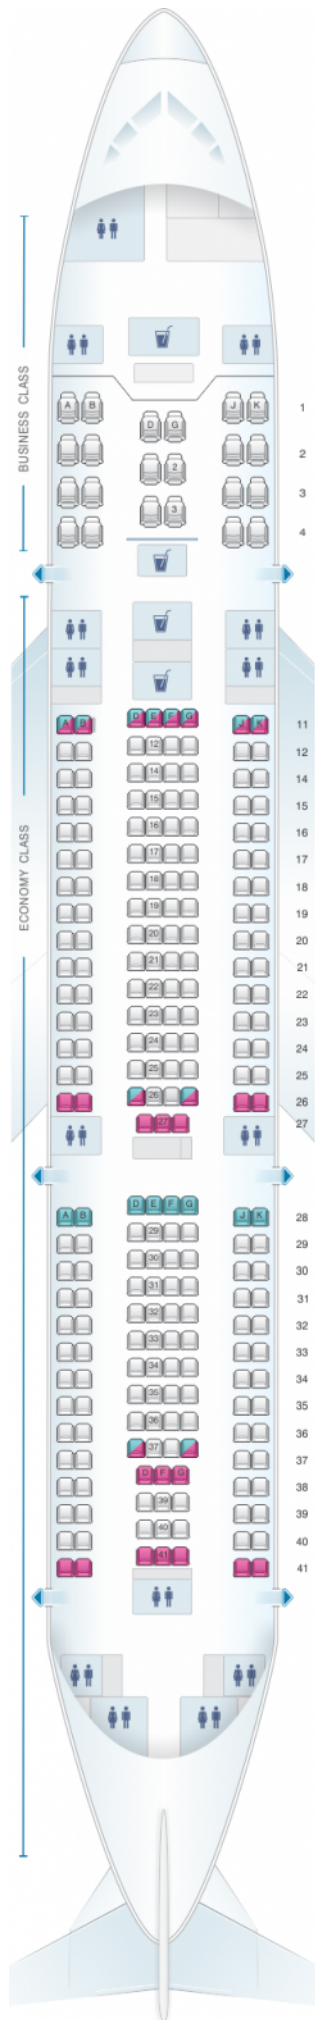

Turkish Airlines Boeing B747 400F

Class	Tanguage	?Largeur	Sièges
Array	Array	Array	Array

Legend of cabin icons:

-  good seat
-  good but beware
-  beware
-  staff seat
-  exit
-  wheelchair accessibility
-  toilet
-  closet
-  galley
-  power port