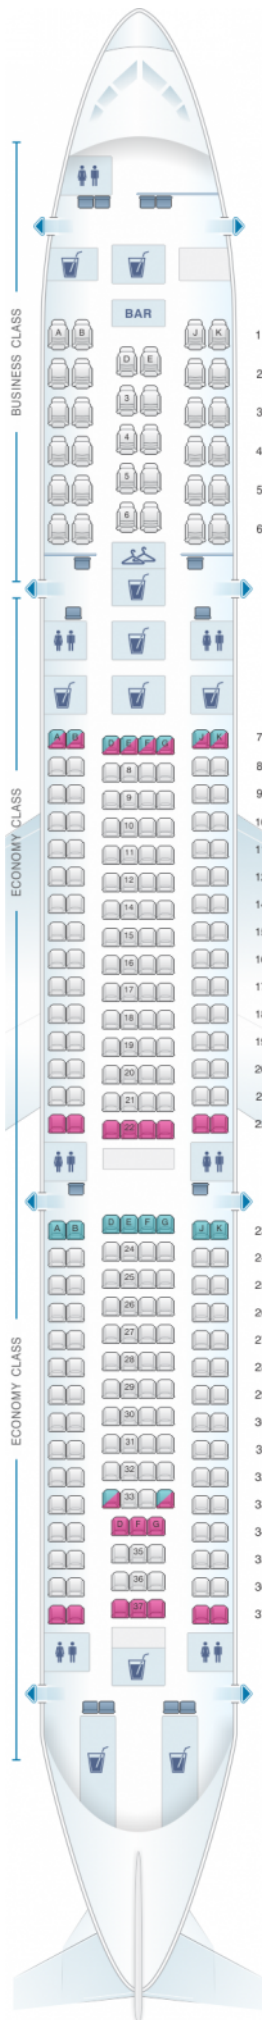

Turkish Airlines Airbus A340 300

Class	Pitch	Width	Seats
Business Class	54	21	34
Economy Class	33-34	17	236

				
good seat	good but beware	beware	staff seat	exit
				
wheelchair accessibility	toilet	closet	galley	power port