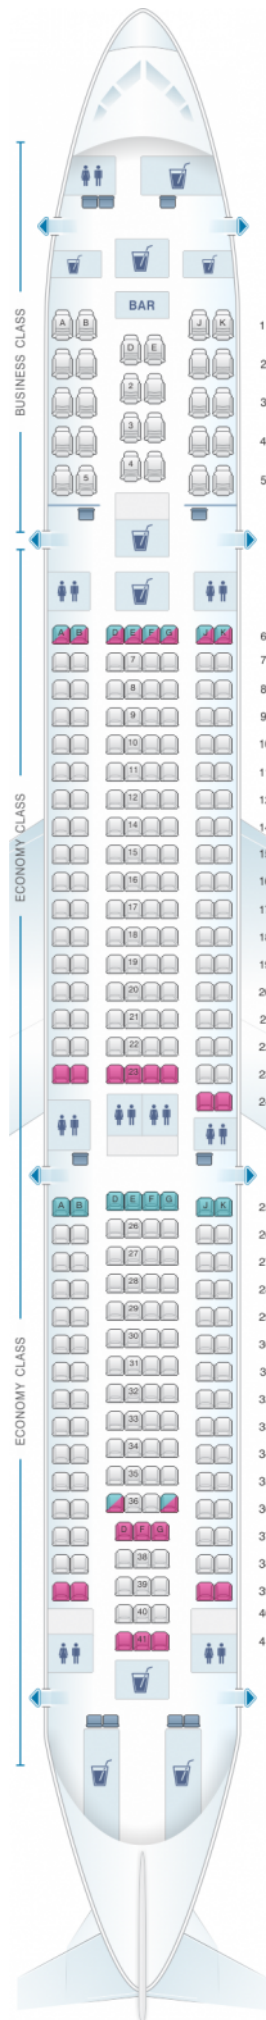

Turkish Airlines Airbus A330 300

Class	Reclination	Pitch	Seats
Business Class	flat-bed	75	28
Economy Class	6"	31-32	261

good seat

good but beware

beware

staff seat

exit

wheelchair accessibility

toilet

closet

galley

power port