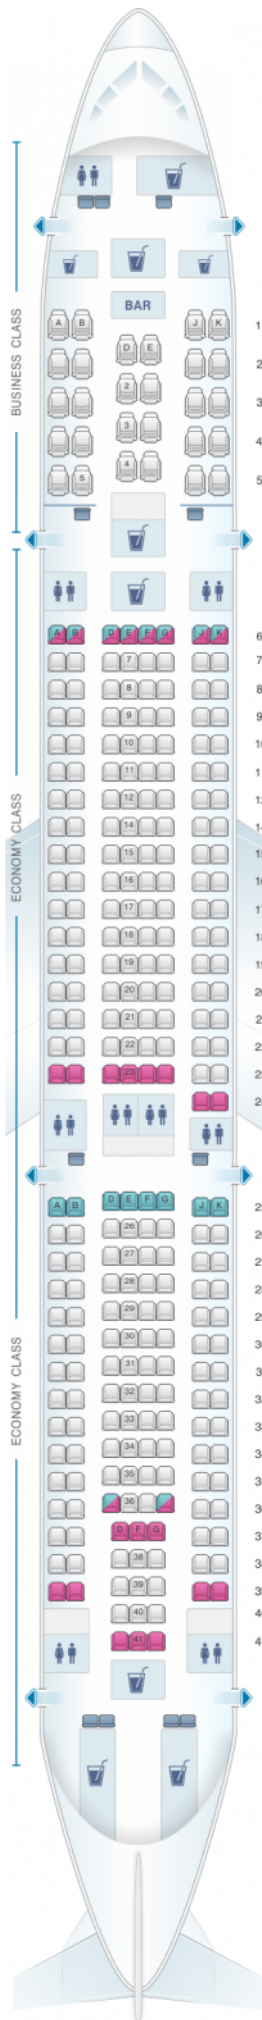

Turkish Airlines Airbus A330 300

Class	Inclinación	Tono	asientos
Business Class	flat-bed	75	28
Economy Class	6"	31-32	261

good seat

good but beware

beware

staff seat

exit

wheelchair accessibility

toilet

closet

galley

power port