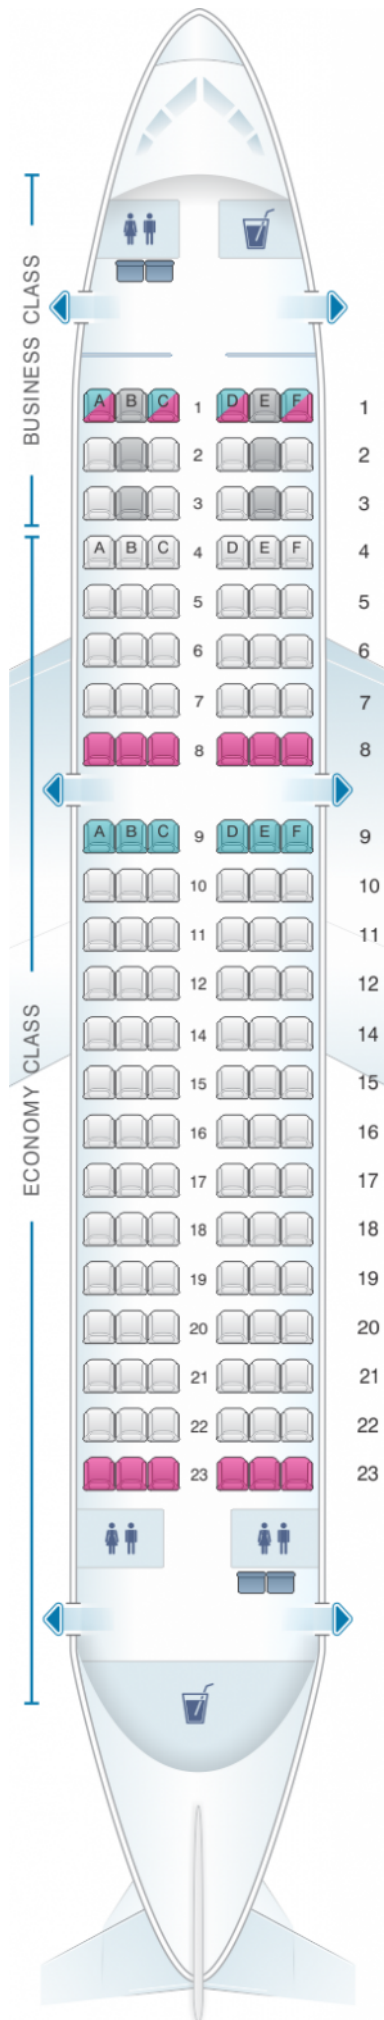

Turkish Airlines Airbus A319 132

Class	
-------	--

				
good seat	good but beware	beware	staff seat	exit
				
wheelchair accessibility	toilet	closet	galley	power port