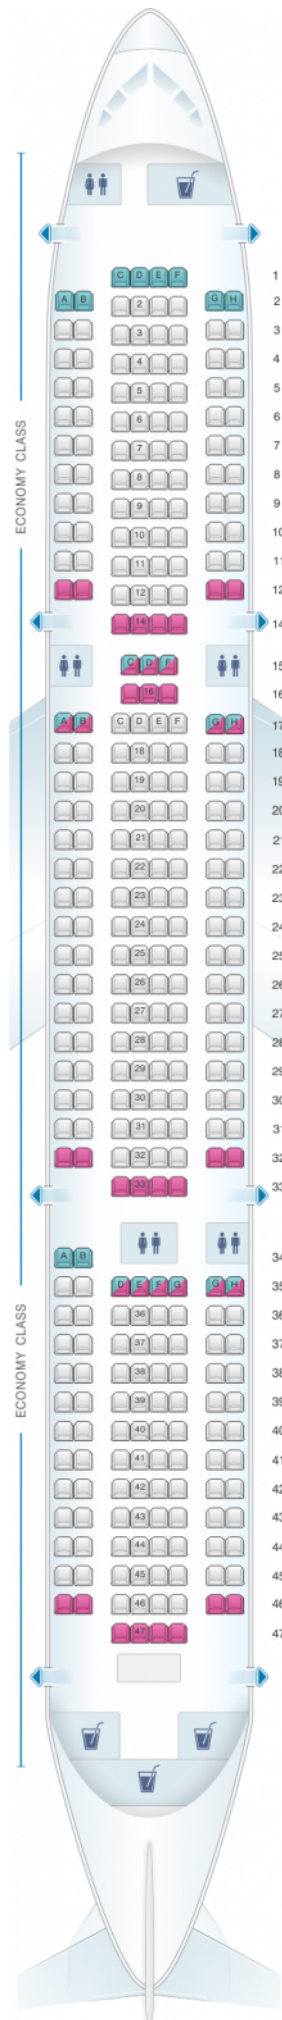

TUI Boeing B767-300 328 pax

Class

good seat

good but beware

beware

staff seat

exit

wheelchair
accessibility

toilet

closet

galley

power port