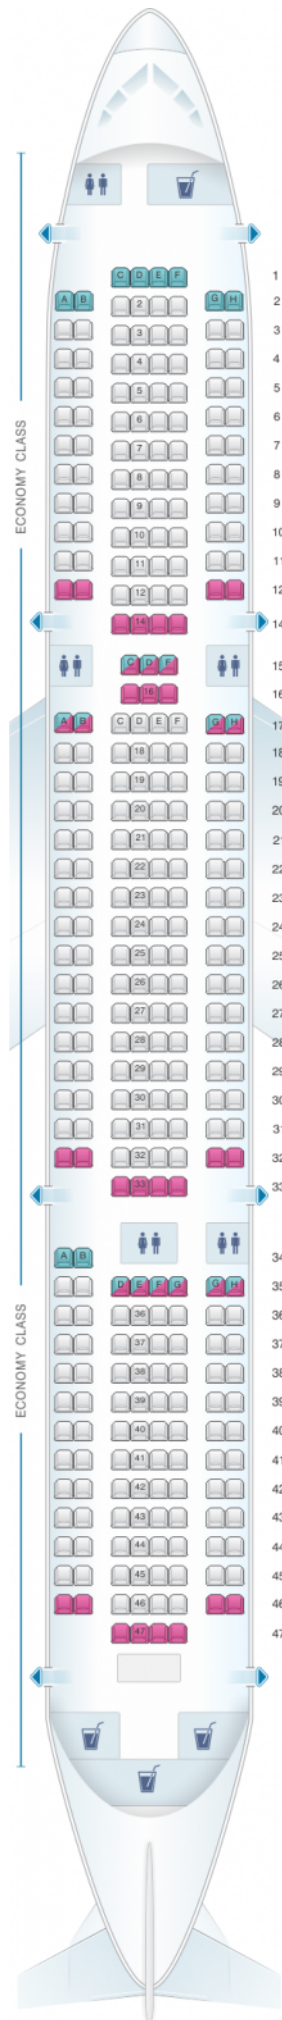

TUI Boeing B767-300 328 pax

Class	Tanguage	?Largeur	Sièges
Array	Array	Array	Array

good seat

good but beware

beware

staff seat

exit

wheelchair accessibility

toilet

closet

galley

power port