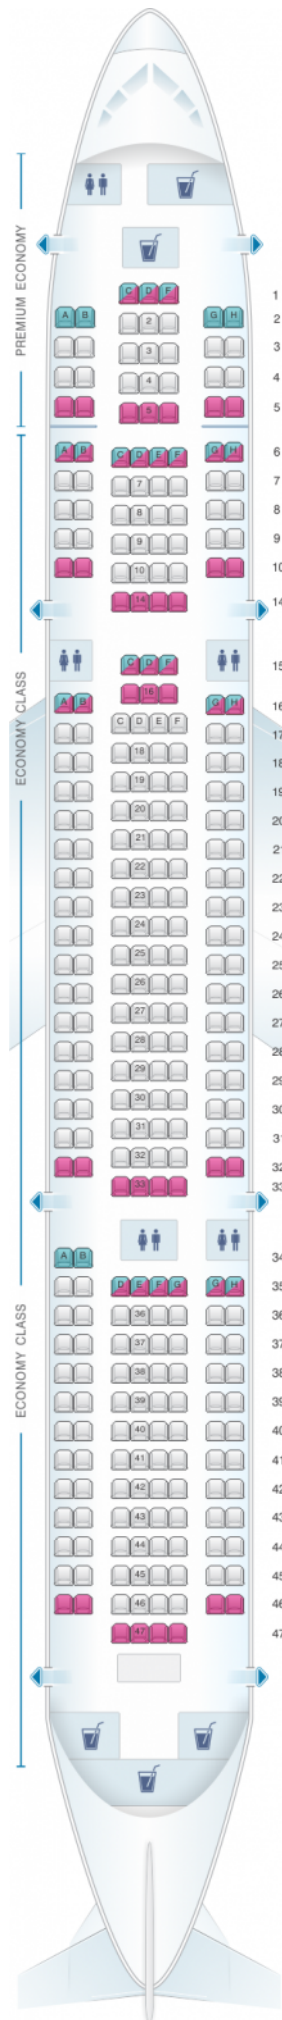

TUI Boeing B767-300 283 pax

Class	Tono	Ancho	asientos
Array	Array	Array	Array

good seat

good but beware

beware

staff seat

exit

wheelchair
accessibility

toilet

closet

galley

power port