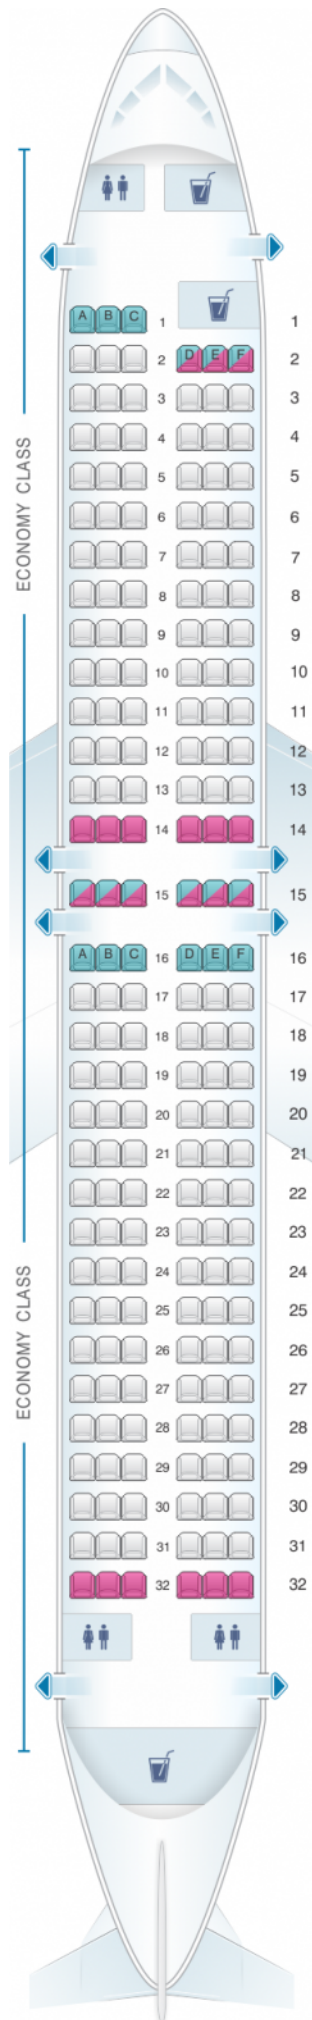

TUI Boeing B737-800

Class	Tono	Ancho	asientos
Array	Array	Array	Array

good seat

good but beware

beware

staff seat

exit

wheelchair accessibility

toilet

closet

galley

power port