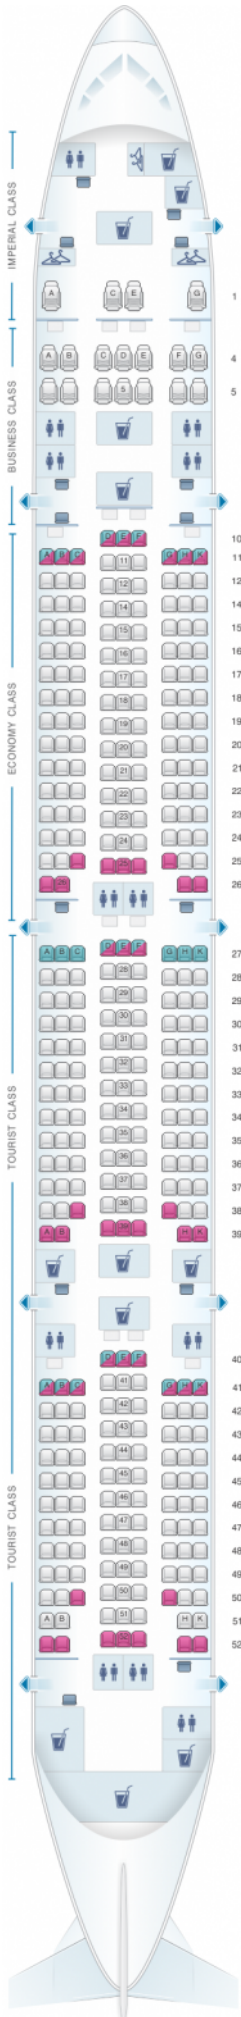

Transaero Airlines Boeing B777 300

Class	Sièges
Tourist Class	222
Tourist Class	222
Tourist Class	222
Tourist Class	222

good seat

good but beware

beware

staff seat

exit

wheelchair accessibility

toilet

closet

gallery

power port