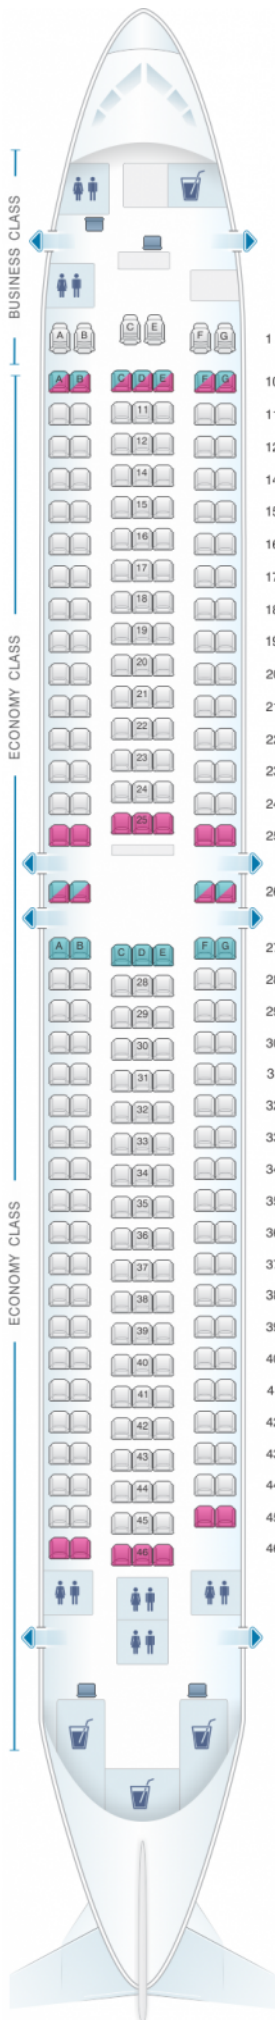

Transaero Airlines Boeing B767 300 Conf

Class	Sièges
Economy Class	235
Economy Class	235

good seat

good but beware

beware

staff seat

exit

wheelchair accessibility

toilet

closet

galley

power port