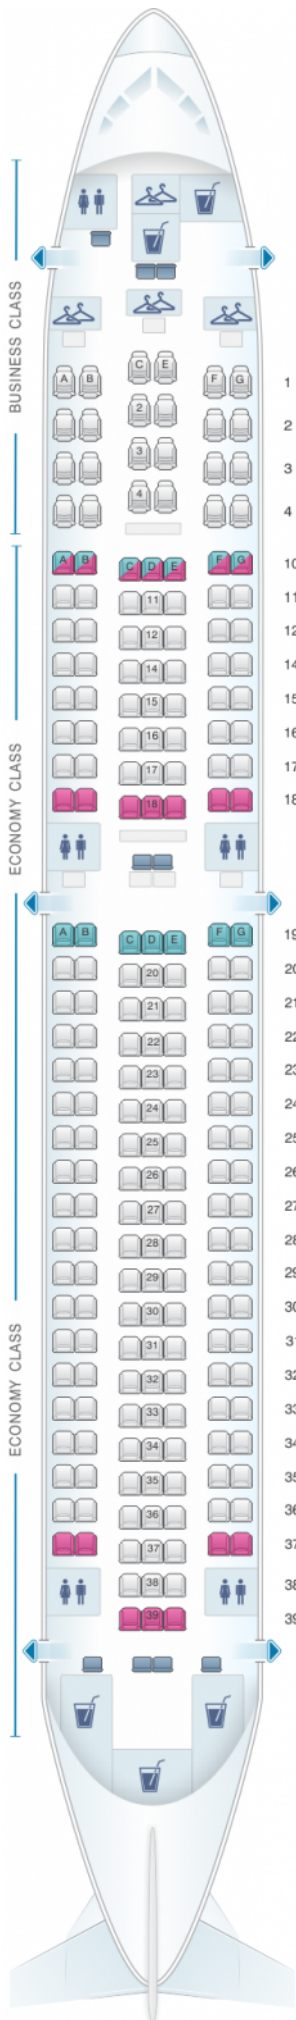

# Transaero Airlines Boeing B767 200 Configuration

Class	Sièges
Economy Class	195
Economy Class	195

- good seat
- good but beware
- beware
- staff seat
- exit
- wheelchair accessibility
- toilet
- closet
- galley
- power port