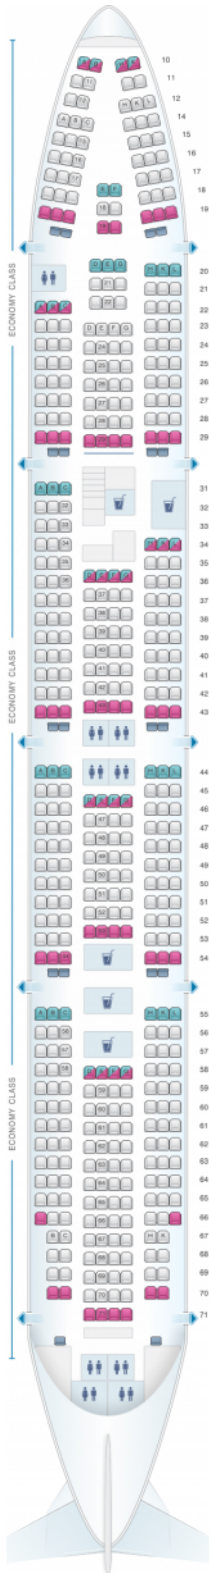

# Transaero Airlines Boeing B747 400 Config. 2

Class	Sièges
Economy Class	510
Economy Class	510

good seat

good but beware

beware

staff seat

exit

wheelchair  
accessibility

toilet

closet

galley

power port