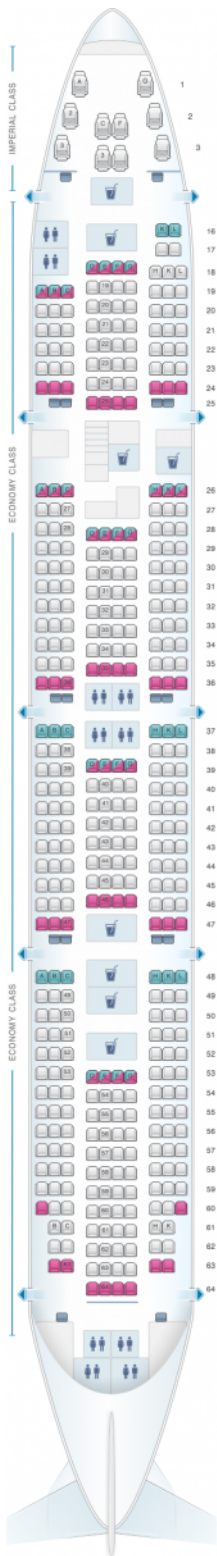

Transaero Airlines Boeing B747 400 Config.

Class	Sièges
Economy Class	439
Economy Class	439
Economy Class	439

good seat

good but beware

beware

staff seat

exit

wheelchair accessibility

toilet

closet

gallery

power port