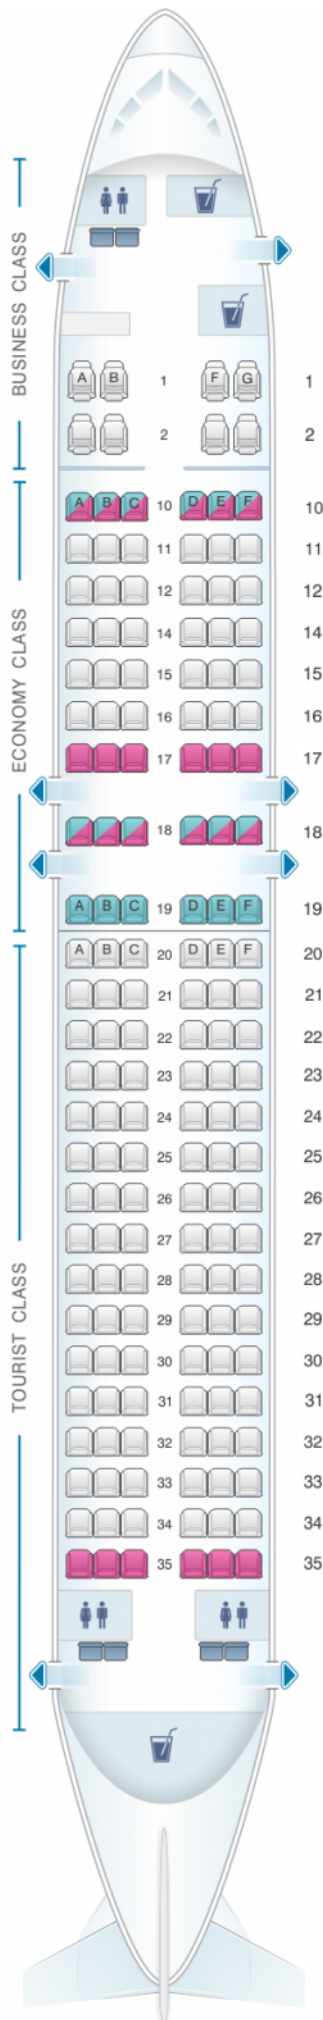

Transaero Airlines Boeing B737 800 Config. 1

Class	Seats
Business Class	8
Economy Class	54
Tourist Class	96

- good seat
- good but beware
- beware
- staff seat
- exit
- wheelchair accessibility
- toilet
- closet
- galley
- power port