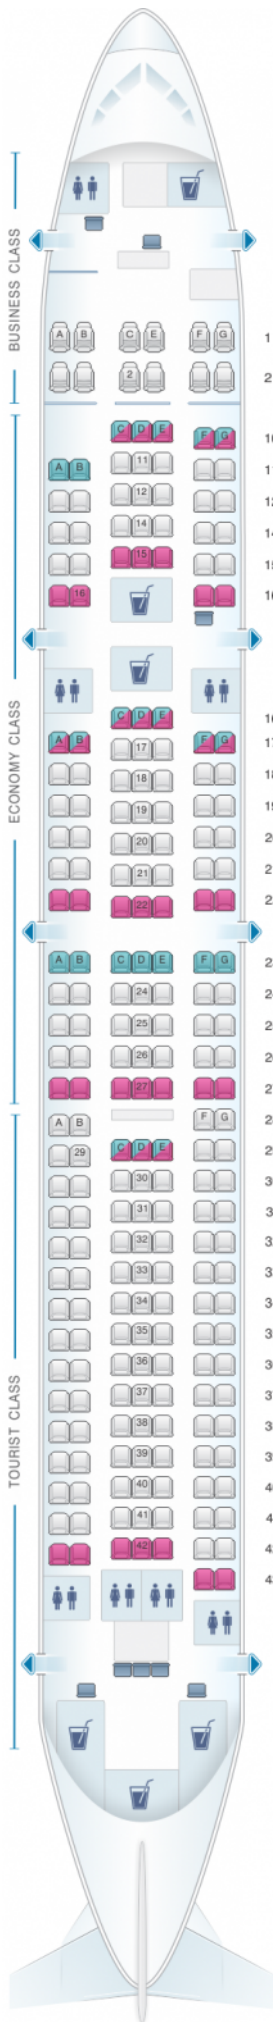

Transaero Airlines Boeing B767 300 Conf

Class	Sièges
Tourist Class	106
Tourist Class	106
Tourist Class	106

good seat

good but beware

beware

staff seat

exit

wheelchair accessibility

toilet

closet

gallery

power port