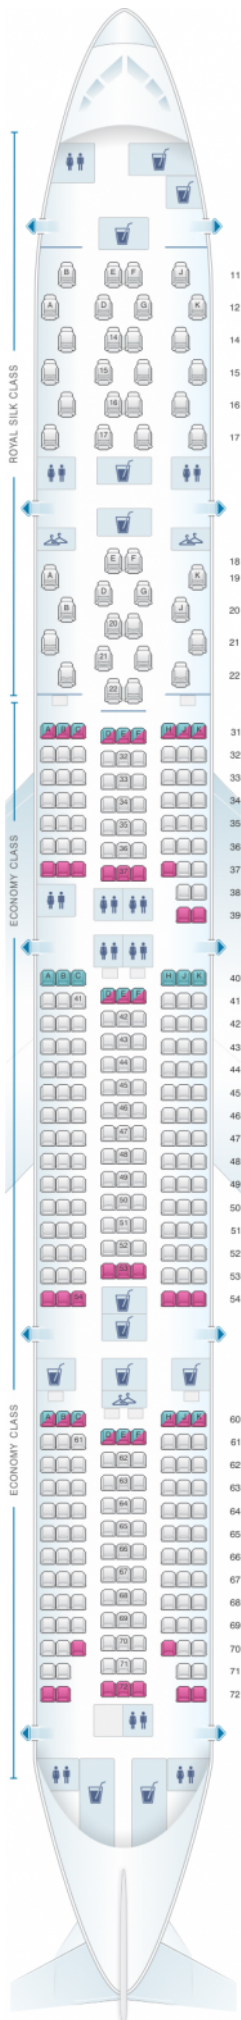

Thai Airways International Boeing B777 300ER config 1

Class	Sièges
Economy Class	306
Economy Class	306

good seat

good but beware

beware

staff seat

exit

wheelchair accessibility

toilet

closet

gallery

power port