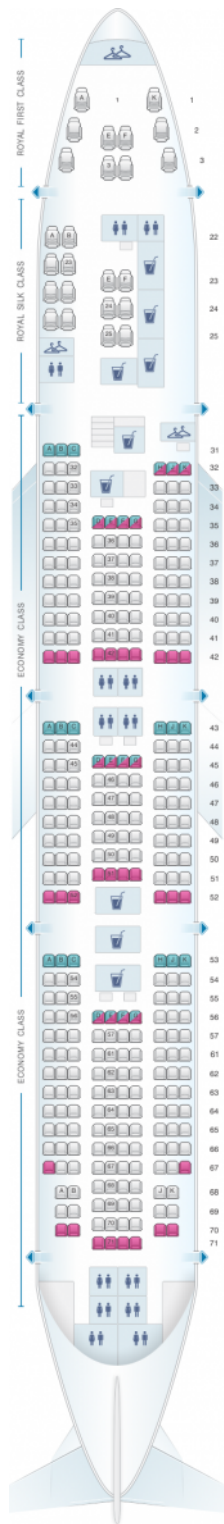

Thai Airways International Boeing B747 400 (74R/74N)

Class	Tono	Ancho	asientos
Array	Array	Array	Array

good seat

good but beware

beware

staff seat

exit

wheelchair accessibility

toilet

closet

galley

power port