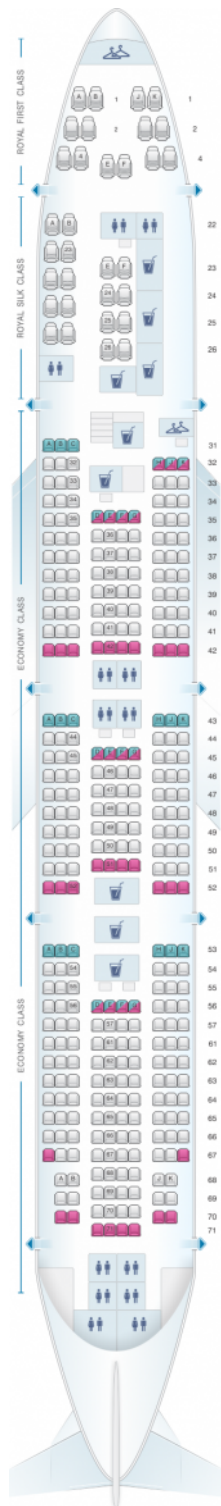

Thai Airways International Boeing B747 400 (744)

Class	Pitch	Width	Seats
Array	Array	Array	Array

good seat

good but beware

beware

staff seat

exit

wheelchair accessibility

toilet

closet

galley

power port

UPPER DECK