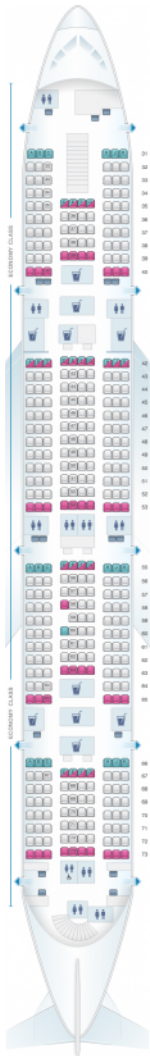

## Thai Airways International Airbus A380 800

Class	Seats
Royal First Class	12
Royal Silk Class	60
Economy Class	435

good seat

good but beware

beware

staff seat

exit

wheelchair  
accessibility

toilet

closet

galley

power port