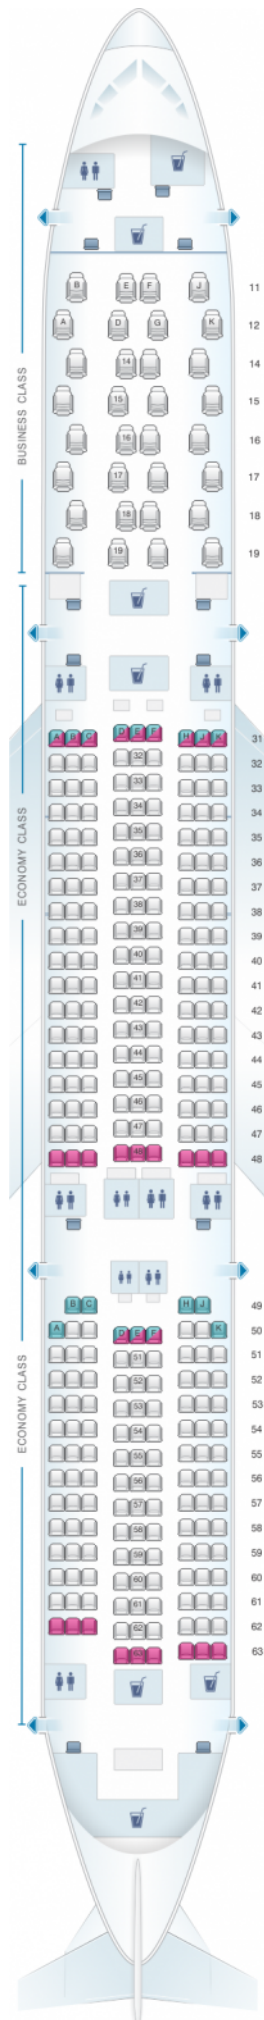

Thai Airways International Airbus A350 900

Class

good seat

good but beware

beware

staff seat

exit

wheelchair accessibility

toilet

closet

galley

power port