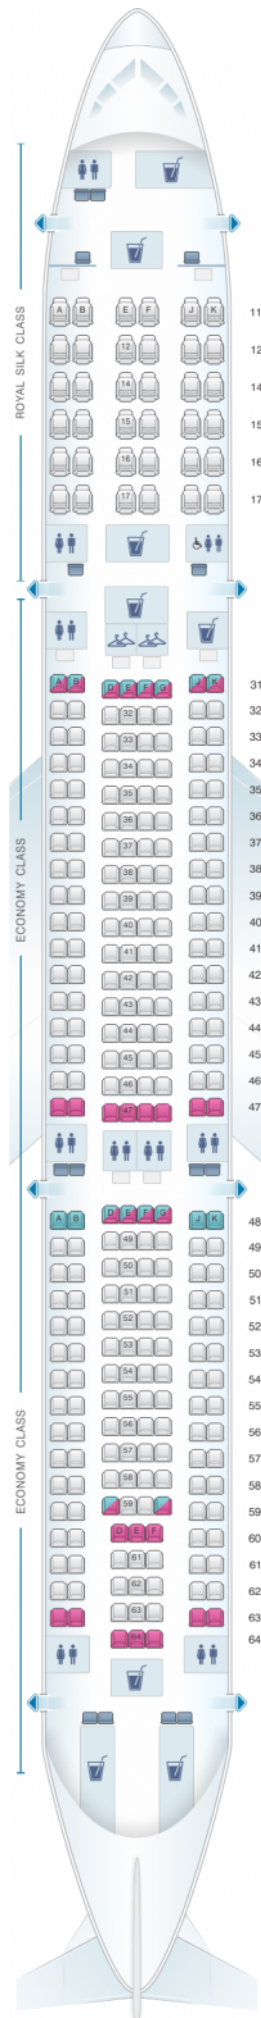

Thai Airways International Airbus A330 300 (330/33H)

| Class | Sièges |
|---------------|--------|
| Economy Class | 263 |
| Economy Class | 263 |

good seat

good but beware

beware

staff seat

exit

wheelchair accessibility

toilet

closet

galley

power port