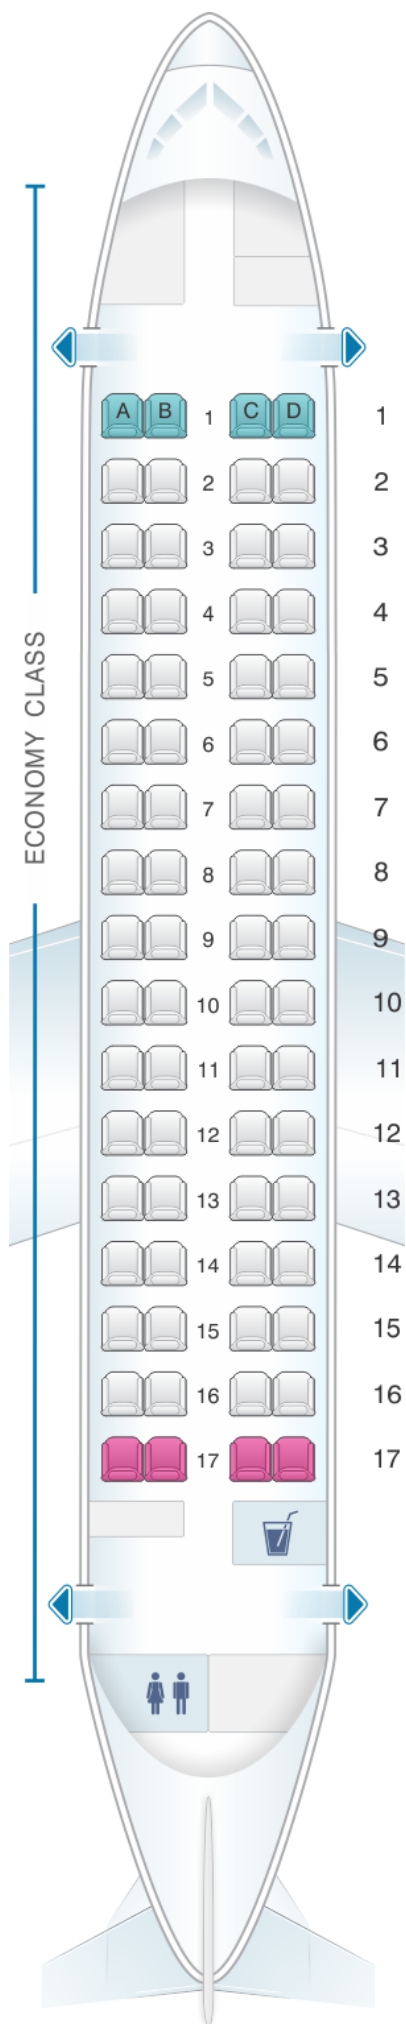

## TAROM ATR 72 500 68pax

Class	Pitch	Width	Seats
Array	Array	Array	Array

				
good seat	good but beware	beware	staff seat	exit
				
wheelchair accessibility	toilet	closet	galley	power port