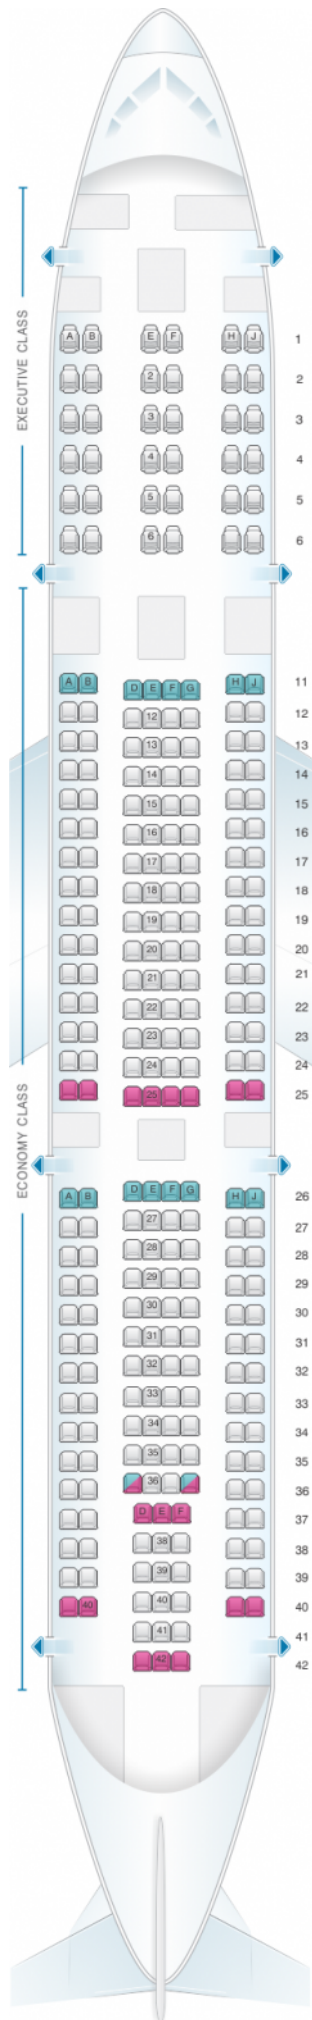

TAP Air Portugal Airbus A340

| Class | Tanguage | ?Largeur | Sièges |
|-------|----------|----------|--------|
| Array | Array | Array | Array |

good seat

good but beware

beware

staff seat

exit

wheelchair
accessibility

toilet

closet

galley

power port