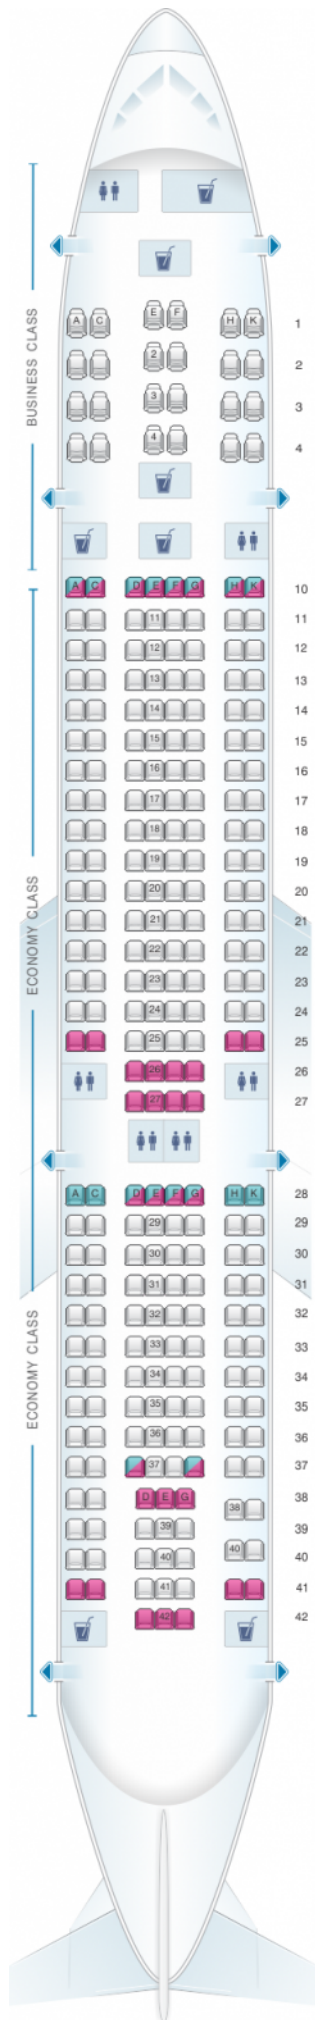

# TAP Air Portugal Airbus A330 200 V1

Class	Pitch	Width	Seats
Array	Array	Array	Array

good seat

good but beware

beware

staff seat

exit

wheelchair accessibility

toilet

closet

galley

power port